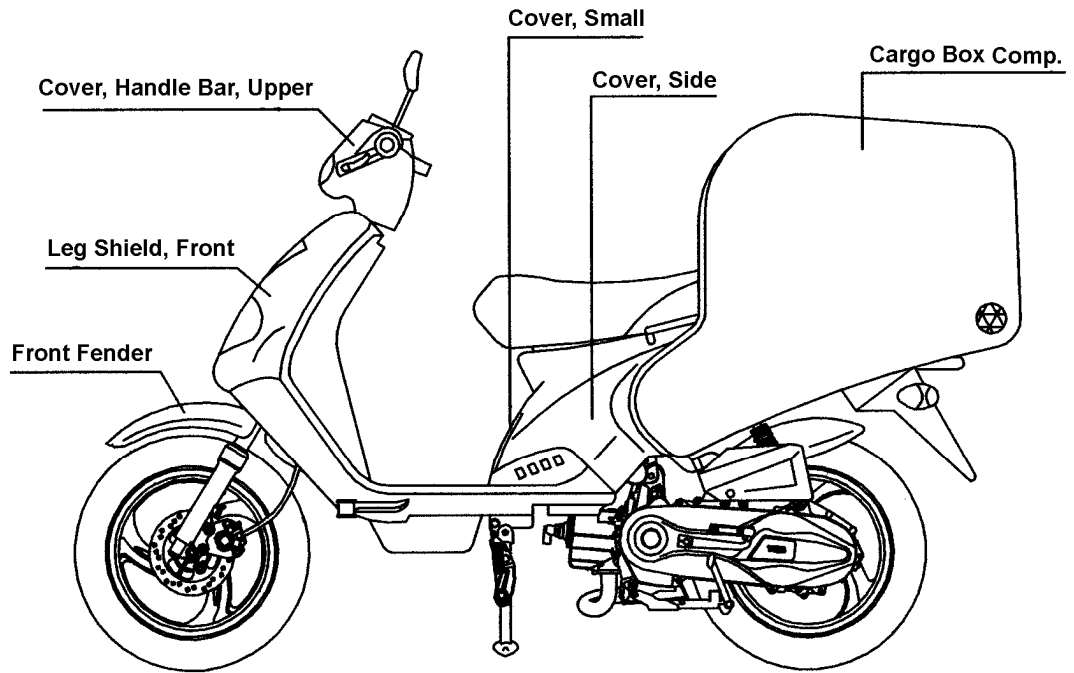

**2004-2005 Delivery
TABLE OF COLORED PART
FOR U.S.A (Cobra)**

TABLE OF COLORED PART				
ITEM NO.	CODE	A	B	C
	Basic Color	Electroplate Blue	Ferrari's Red	Yellow
	Description	EU Blu 702	FR Red 701	YE Yel 601
24	Cover, Side	BH124PL01BEU	BH124PL01BFR	BH124PL01BYE
	Cover, Small	BH124PL04EU	BH124PL04FR	BH124PL04YE
	Cargo Box Comp., With Emblem	453026C1	453026C2	453026C3
	Emblem	459226EU	459226FR	459226YE
	Emblem	459227EU	459227FR	459227YE
	Emblem	459228EU	459228FR	459228YE
25	Leg Shield, Front With Emblem	454022AEUF2	454022AFRF2	454022AYEF2
	Leg Shield, Front	454022AEU	454022AFR	454022AYE
	"TGB"Emblem	459102	459102	459102
28	Front Fender	401688EU	401688FR	401688YE
31	Cover, Handle Bar, Upper	401610EU	401610FR	401610YE