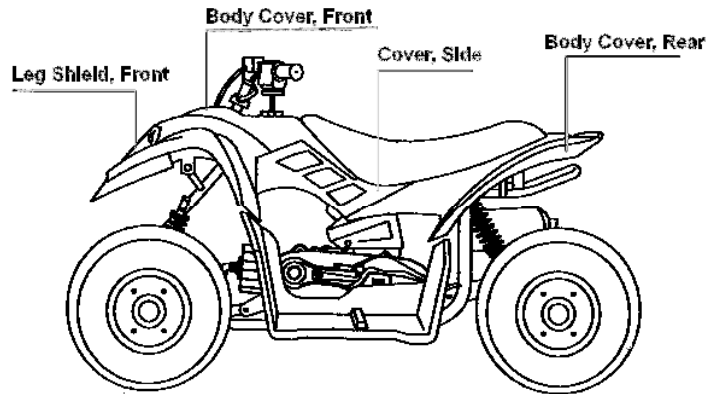

2004-2005 Hornet 50/90 TABLE OF COLORED PART FOR U.S.A. (Cobra)

TABLE OF COLORED PART				
ITEM NO.	CODE	A	B	C
	Basic Color	Yellow	Red	GREEN
	Description	YE	RD	GR
24	Leg Shield, Front, With Emblem	512400YEF3	512400RDF2	512400GRF4
	Leg Shield, Front	512400YE	512400YE	512400GR
	“ TGB ” Emblem	513614	513614	513614
	Emblem, Leg Shield, Front	513622	513622	513622
	Emblem, Leg Shield, Front LH.	513623YE	513623RD	513623GR
	Emblem, Leg Shield, Front LH.	513624YE	513624RD	513624GR
	Emblem, Leg Shield, Front LH.	513618YE	513618RD	513618GR
	Emblem, Leg Shield, Front LH.	513625YE	513625RD	513625GR
	Emblem, Leg Shield, Front RH.	513626YE	513626RD	513626GR
	Emblem, Leg Shield, Front RH.	513627YE	513627RD	513627GR
	Emblem, Leg Shield, Front RH.	513620YE	513620RD	513620GR
	Emblem, Leg Shield, Front RH.	513628YE	513628RD	513628GR
24	Body Cover, Front, With Emblem	512401YEF4	512401RDF3	512401GRF5
	Body Cover, Front	512401YE	512401RD	512401GR
	Emblem, Body Cover, Front LH.	513635YE	513635RD	513635GR
	Emblem, Body Cover, Front LH.	513619YE	513619RD	513619GR
	Emblem, Body Cover, Front LH.	513643YE	513643RD	513643GR
	Emblem, Body Cover, Front RH.	513636YE	513636RD	513636GR
	Emblem, Body Cover, Front RH.	513621YE	513621RD	513621GR
Emblem, Body Cover, Front RH.	513644YE	513644RD	513644GR	
24	Cover, Side, LH, With Emblem	512403L2	512403L2	512403L2
	Cover, Side, LH.	512403	512403	512403
	Emblem, Cover, Side, LH.	513629	513629	513629
	Emblem, Cover, Side, LH.	513630	513630	513630
24	Cover, Side, RH, With Emblem	512404R2	512404R2	512404R2
	Cover, Side, RH.	512404	512404	512404
	Emblem, Cover, Side, RH.	513632	513632	513632
	Emblem, Cover, Side, RH.	513633	513633	513633
	Emblem, Cover, Side, RH.	513634	513634	513634
24	Body Cover, Rear, With Emblem	512402R3	512402R2	512402R4
	Body Cover, Rear	512402	512402	512402
	Emblem, Body Cover, Rear LH.	513645YE	513645RD	513645GR
	Emblem, Body Cover, Rear LH.	513640YE	513640RD	513640GR
	Emblem, Body Cover, Rear LH.	513639YE	513639RD	513639GR
	Emblem, Body Cover, Rear RH.	513646YE	513646RD	513646GR
	Emblem, Body Cover, Rear RH.	513642YE	513642RD	513642GR
Emblem, Body Cover, Rear RH.	513641YE	513641RD	513641GR