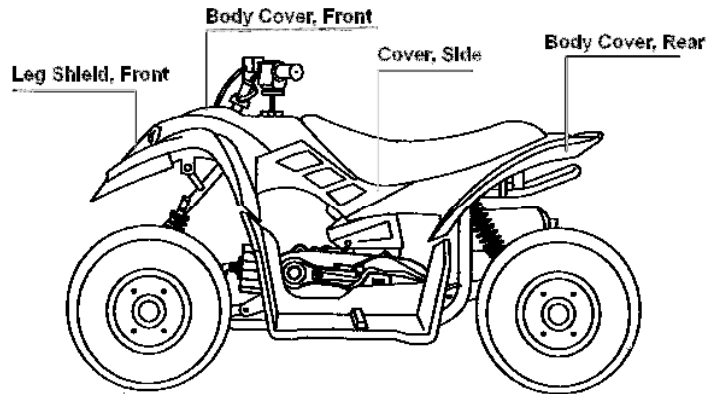

2004-2005 Hornet 50/90 TABLE OF COLORED PART FOR U.S.A. (Cobra)

TABLE OF COLORED PART				
ITEM NO.	CODE	A	B	C
	Basic Color	Yellow	Red	GREEN
	Description	YE	RD	GR
24	Leg Shield, Front, With Emblem	512400YEF3	512400RDF2	512400GRF4
	Leg Shield, Front	512400YE	512400YE	512400GR
	“ TGB ” Emblem	513614	513614	513614
	Emblem, Leg Shield, Front	513622	513622	513622
	Emblem, Leg Shield, Front LH.	513623YE	513623RD	513623GR
	Emblem, Leg Shield, Front LH.	513624YE	513624RD	513624GR
	Emblem, Leg Shield, Front LH.	513618YE	513618RD	513618GR
	Emblem, Leg Shield, Front LH.	513625YE	513625RD	513625GR
	Emblem, Leg Shield, Front RH.	513626YE	513626RD	513626GR
	Emblem, Leg Shield, Front RH.	513627YE	513627RD	513627GR
	Emblem, Leg Shield, Front RH.	513620YE	513620RD	513620GR
	Emblem, Leg Shield, Front RH.	513628YE	513628RD	513628GR
24	Body Cover, Front, With Emblem	512401YEF4	512401RDF3	512401GRF5
	Body Cover, Front	512401YE	512401RD	512401GR
	Emblem, Body Cover, Front LH.	513635YE	513635RD	513635GR
	Emblem, Body Cover, Front LH.	513619YE	513619RD	513619GR
	Emblem, Body Cover, Front LH.	513643YE	513643RD	513643GR
	Emblem, Body Cover, Front RH.	513636YE	513636RD	513636GR
	Emblem, Body Cover, Front RH.	513621YE	513621RD	513621GR
Emblem, Body Cover, Front RH.	513644YE	513644RD	513644GR	
24	Cover, Side, LH, With Emblem	512403L2	512403L2	512403L2
	Cover, Side, LH.	512403	512403	512403
	Emblem, Cover, Side, LH.	513629	513629	513629
	Emblem, Cover, Side, LH.	513630	513630	513630
	Emblem, Cover, Side, LH.	513631	513631	513631
24	Cover, Side, RH, With Emblem	512404R2	512404R2	512404R2
	Cover, Side, RH.	512404	512404	512404
	Emblem, Cover, Side, RH.	513632	513632	513632
	Emblem, Cover, Side, RH.	513633	513633	513633
	Emblem, Cover, Side, RH.	513634	513634	513634
24	Body Cover, Rear, With Emblem	512402R3	512402R2	512402R4
	Body Cover, Rear	512402	512402	512402
	Emblem, Body Cover, Rear LH.	513645YE	513645RD	513645GR
	Emblem, Body Cover, Rear LH.	513640YE	513640RD	513640GR
	Emblem, Body Cover, Rear LH.	513639YE	513639RD	513639GR
	Emblem, Body Cover, Rear RH.	513646YE	513646RD	513646GR
	Emblem, Body Cover, Rear RH.	513642YE	513642RD	513642GR
Emblem, Body Cover, Rear RH.	513641YE	513641RD	513641GR