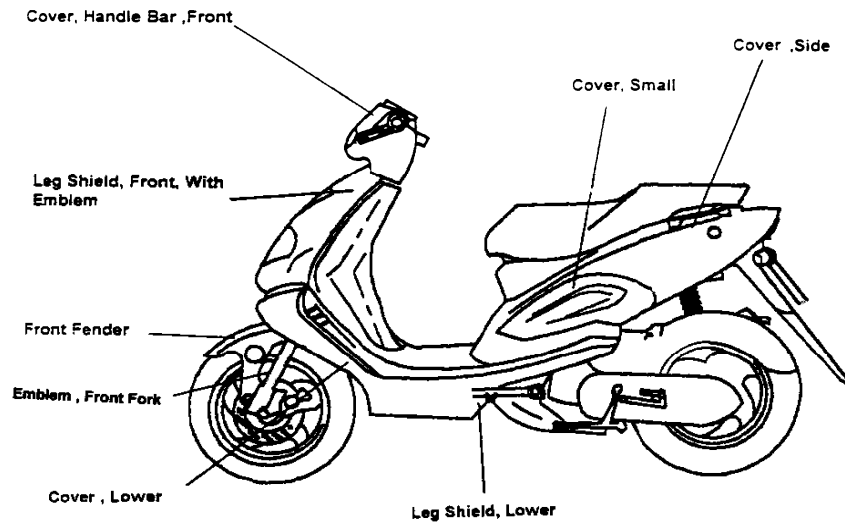

**2004-2005 303 50/150
TABLE OF COLORED PART
FOR U.S.A. (COBRA)**

ITEM NO.	CODE	A	B	C	D
	Basic Color	Ferravi's Red / Silver White	Peary Black/ Orange	Electroplate Blue / Yellow	Ferravi's Red / Peary Black
	Description	TABLE OF COLORED PART	PA / OR Bla 801 / Ora 601	EU / YE Blu 702 / Yel 601	FR / PA Red 701 / Bla 801
24	Cover, Side LH., With Emblem	453001FRLR	453001PALR	453001EULR	453001FRLR
	Emblem, Side Cover, LH.	459105	459105	459105	459105
	Emblem "Laser"	459284	459284	459284	459284
	Cover, Side, LH.	453001FR	453001PA	453001EU	453001FR
	Cover, Side RH., With Emblem	453003FRRR	453003PARR	453003EURR	453003FRRR
	Emblem, Side Cover, RH.	459106	459106	459106	459106
	Emblem "Laser"	459284	459284	459284	459284
	Cover, Side RH.	453003FR	453003PA	453003EU	453003FR
25	Cover, Small, LH.	453002SW	453002OR	453002YE	453002PA
	Cover, Small, RH.	453004SW	453004OR	453004YE	453004PA
	Leg Shield, Front, With Emblem	454022FRF1	454022PAF1	454022EUF1	454022FRF1
	Emblem, Leg Shield, Front, LH.	459109	459109	459109	459109
	Emblem, Leg Shield, Front, RH.	459110	459110	459110	459110
26	Leg Shield, Front	454022FR	454022PA	454022EU	454022FR
	" TGB " Emblem	459102	459102	459102	459102
	Cover Lower, With Emblem	455006SWB8	455006ORB8	455006YEB8	455006PAB8
	Cover, Lower	455006SW	455006OR	455006YE	455006PA
	Emblem, Cover Lower, LH.	459107	459107	459107	459107
	Emblem, Cover Lower, RH.	459108	459108	459108	459108
	Leg Shield, Lower, With Emblem	455005SWD9	455005ORD8	455005YED8	455005PAD9
Leg Shield, Lower	455005SW	455005OR	455005YE	455005PA	
27	Emblem, Leg Shield, Lower	459113FR	459113SG	459113SG	459113FR
	"TGB MOTORS"				
28	Front Fork, With Emblem	402116B	402116B	402116B	402116B
	Emblem, Front Fork	459104	459104	459104	459104
28	Front Fender	456003SW	456003OR	456003YE	456003PA
31	Cover, Handle Bar, Front	401610FR	401610PA	401610EU	401610FR