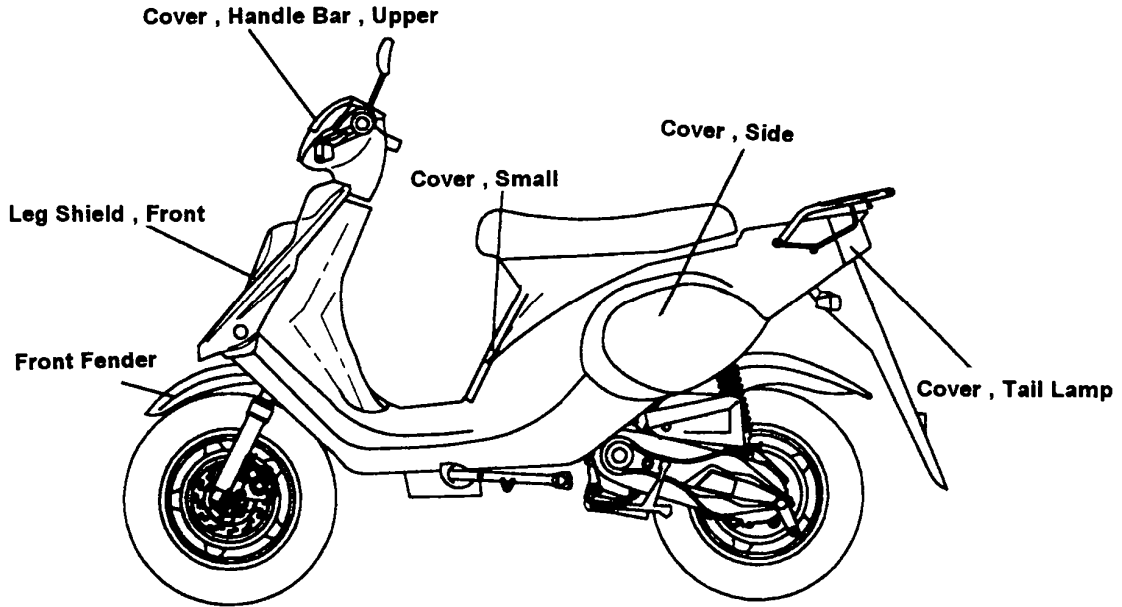

**2004-2005 101S  
TABLE OF COLORED PART  
FOR U.S.A. (COBRA)**

TABLE OF COLORED PART					
	CODE	A	B	C	D
	Basic Color	Red (Maroon)	Silver Black	Yellow	Ferrari's Red ( Bright Red)
	Description	RD Red 601	BL Bla 601	YE Yel 601	FR Red 701
	Cover , Side With Emblem	BH124PL01RDL4	BH124PL01BLL4	BH124PL01YEL4	BH124PL01FRL4
	Cover , Side	BH124PL01RD	BH124PL01BL	BH124PL01YE	BH124PL01FR
	Emblem , Side Cover	401845	401845	401845	401845
	Cover , Small	BH124PL04RD	BH124PL04BL	BH124PL04YE	BH124PL04FR
	Cover , Tail Lamp	BH124PL03RD	BH124PL03BL	BH124PL03YE	BH124PL03FR
	Leg Shield , Front With Emblem	BH125PL01RDF1	BH125PL01BLF1	BH125PL01YEF1	BH125PL01FRF1
	Leg Shield , Front	BH125PL01RD	BH125PL01BL	BH125PL01YE	BH125PL01FR
	"TGB" Emblem	459102	459102	459102	459102
	Front Fender	BH128PL01RD	BH128PL01BL	BH128PL01YE	BH128PL01FR
	Cover , Handle Bar , Upper	BH131PL01RD	BH131PL01BL	BH131PL01YE	BH131PL01FR