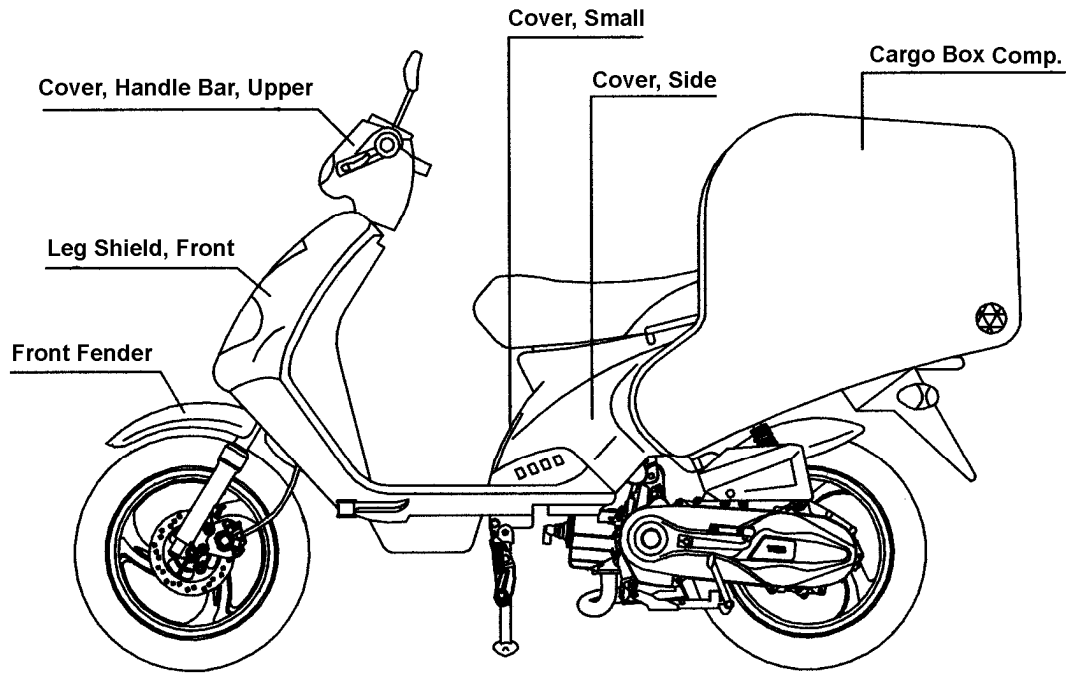

2004-2005 Delivery TABLE OF COLORED PART FOR U.S.A (Cobra)

TABLE OF COLORED PART				
ITEM NO.	CODE	A	B	C
	Basic Color	Electroplate Blue	Ferrari's Red	Yellow
	Description	EU Blu 702	FR Red 701	YE Yel 601
24	Cover, Side	BH124PL01BEU	BH124PL01BFR	BH124PL01BYE
	Cover, Small	BH124PL04EU	BH124PL04FR	BH124PL04YE
	Cargo Box Comp., With Emblem	453026C1	453026C2	453026C3
	Emblem	459226EU	459226FR	459226YE
	Emblem	459227EU	459227FR	459227YE
	Emblem	459228EU	459228FR	459228YE
25	Leg Shield, Front With Emblem	454022AEUF2	454022AFRF2	454022AYEF2
	Leg Shield, Front	454022AEU	454022AFR	454022AYE
	"TGB"Emblem	459102	459102	459102
28	Front Fender	401688EU	401688FR	401688YE
31	Cover, Handle Bar, Upper	401610EU	401610FR	401610YE