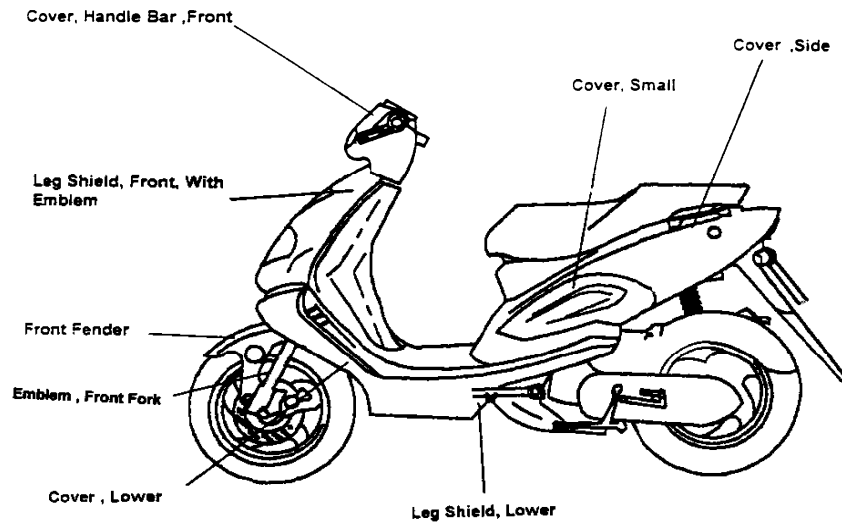

**2004-2005 303 50/150
TABLE OF COLORED PART
FOR U.S.A. (COBRA)**

ITEM NO.	CODE	A	B	C	D	
	Basic Color	Ferravi's Red / Silver White	Peary Black/ Orange	Electroplate Blue / Yellow	Ferravi's Red / Peary Black	
	Description	TABLE OF COLORED PART	PA / OR Bla 801 / Ora 601	EU / YE Blu 702 / Yel 601	FR / PA Red 701 / Bla 801	
24	Cover, Side LH., With Emblem	453001FRLR	453001PALR	453001EULR	453001FRLR	
	Emblem, Side Cover, LH.	459105	459105	459105	459105	
	Emblem "Laser"	459284	459284	459284	459284	
	Cover, Side, LH.	453001FR	453001PA	453001EU	453001FR	
	Cover, Side RH., With Emblem	453003FRRR	453003PARR	453003EURR	453003FRRR	
	Emblem, Side Cover, RH.	459106	459106	459106	459106	
	Emblem "Laser"	459284	459284	459284	459284	
	Cover, Side RH.	453003FR	453003PA	453003EU	453003FR	
25	Cover, Small, LH.	453002SW	453002OR	453002YE	453002PA	
	Cover, Small, RH.	453004SW	453004OR	453004YE	453004PA	
	Leg Shield, Front, With Emblem	454022FRF1	454022PAF1	454022EUF1	454022FRF1	
	Emblem, Leg Shield, Front, LH.	459109	459109	459109	459109	
	Emblem, Leg Shield, Front, RH.	459110	459110	459110	459110	
	Leg Shield, Front	454022FR	454022PA	454022EU	454022FR	
	" TGB " Emblem	459102	459102	459102	459102	
	26	Cover Lower, With Emblem	455006SWB8	455006ORB8	455006YEB8	455006PAB8
Cover, Lower		455006SW	455006OR	455006YE	455006PA	
Emblem, Cover Lower, LH.		459107	459107	459107	459107	
Emblem, Cover Lower, RH.		459108	459108	459108	459108	
Leg Shield, Lower, With Emblem		455005SWD9	455005ORD8	455005YED8	455005PAD9	
Leg Shield, Lower		455005SW	455005OR	455005YE	455005PA	
Emblem, Leg Shield, Lower		459113FR	459113SG	459113SG	459113FR	
27	"TGB MOTORS"					
	Front Fork, With Emblem	402116B	402116B	402116B	402116B	
28	Emblem, Front Fork	459104	459104	459104	459104	
	Front Fender	456003SW	456003OR	456003YE	456003PA	
31	Cover, Handle Bar, Front	401610FR	401610PA	401610EU	401610FR