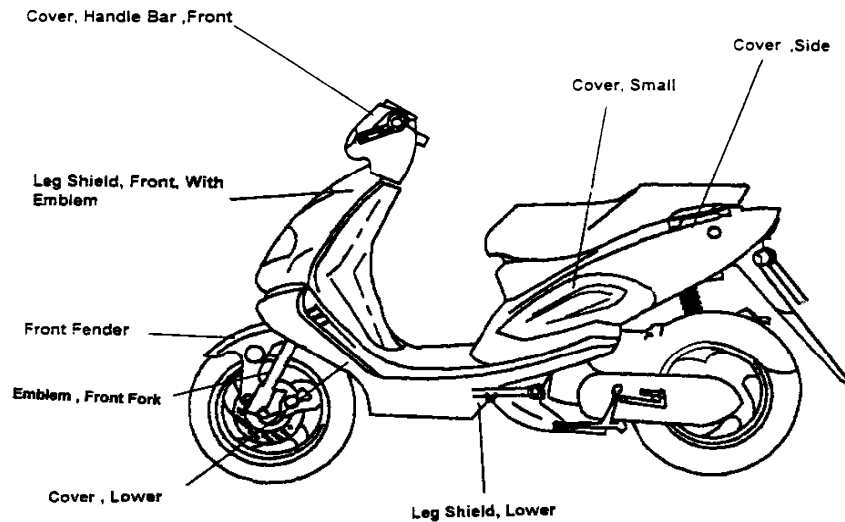

**2004-2005 303 50/150
TABLE OF COLORED PART
FOR U.S.A. (COBRA)**

ITEM NO.	CODE	A	B	C	D
	Basic Color	Ferravi's Red / Silver White	Peary Black/ Orange	Electroplate Blue / Yellow	Ferravi's Red / Peary Black
	Description	TABLE OF COLORED PART	<i>PA / OR</i> Bla 801 / Ora 601	EU / YE Blu 702 / Yel 601	FR / PA Red 701 / Bla 801
24	Cover, Side LH., With Emblem	453001FRLR	453001PALR	453001EULR	453001FRLR
	Emblem, Side Cover, LH.	459105	459105	459105	459105
	Emblem "Laser"	459284	459284	459284	459284
	Cover, Side, LH.	453001FR	453001PA	453001EU	453001FR
	Cover, Side RH., With Emblem	453003FRRR	453003PARR	453003EURR	453003FRRR
	Emblem, Side Cover, RH.	459106	459106	459106	459106
	Emblem "Laser"	459284	459284	459284	459284
	Cover, Side RH.	453003FR	453003PA	453003EU	453003FR
25	Cover, Small, LH.	453002SW	453002OR	453002YE	453002PA
	Cover, Small, RH.	453004SW	453004OR	453004YE	453004PA
	Leg Shield, Front, With Emblem	454022FRF1	454022PAF1	454022EUF1	454022FRF1
	Emblem, Leg Shield, Front, LH.	459109	459109	459109	459109
	Emblem, Leg Shield, Front, RH.	459110	459110	459110	459110
26	Leg Shield, Front	454022FR	454022PA	454022EU	454022FR
	" TGB " Emblem	459102	459102	459102	459102
	Cover Lower, With Emblem	455006SWB8	455006ORB8	455006YEB8	455006PAB8
	Cover, Lower	455006SW	455006OR	455006YE	455006PA
	Emblem, Cover Lower, LH.	459107	459107	459107	459107
	Emblem, Cover Lower, RH.	459108	459108	459108	459108
	Leg Shield, Lower, With Emblem	455005SWD9	455005ORD8	455005YED8	455005PAD9
Leg Shield, Lower	455005SW	455005OR	455005YE	455005PA	
Emblem, Leg Shield, Lower	459113FR	459113SG	459113SG	459113FR	
27	"TGB MOTORS"				
	Front Fork, With Emblem	402116B	402116B	402116B	402116B
28	Emblem, Front Fork	459104	459104	459104	459104
	Front Fender	456003SW	456003OR	456003YE	456003PA
31	Cover, Handle Bar, Front	401610FR	401610PA	401610EU	401610FR