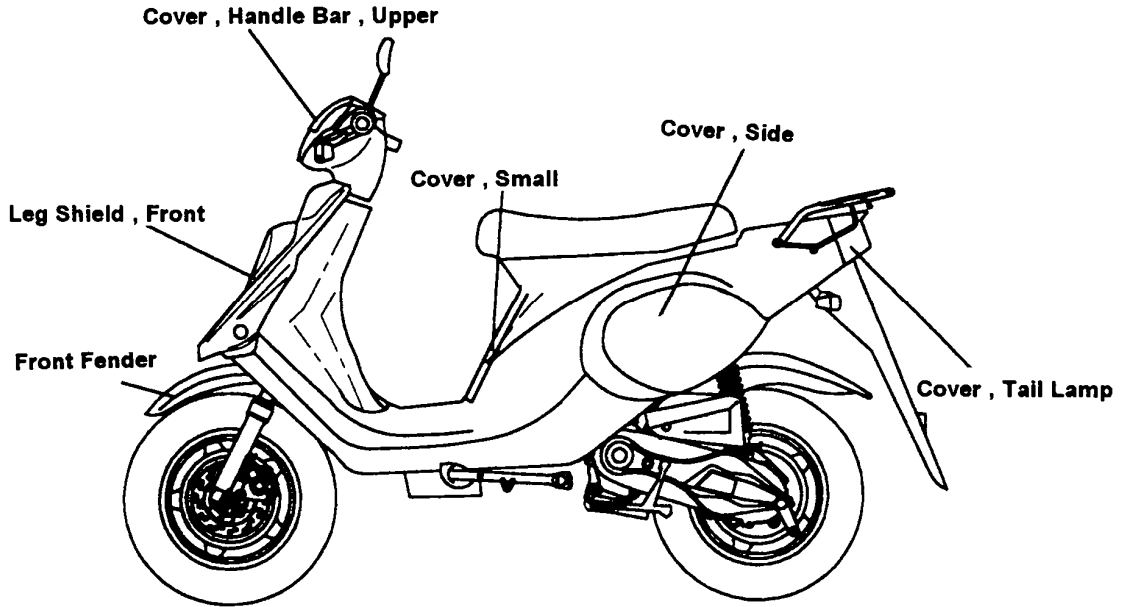

**2004-2005 101S
TABLE OF COLORED PART
FOR U.S.A. (COBRA)**

TABLE OF COLORED PART					
	CODE	A	B	C	D
	Basic Color	Red (Maroon)	Silver Black	Yellow	Ferrari's Red (Bright Red)
	Description	RD Red 601	BL Bla 601	YE Yel 601	FR Red 701
	Cover , Side With Emblem	BH124PL01RDL4	BH124PL01BLL4	BH124PL01YEL4	BH124PL01FRL4
	Cover , Side	BH124PL01RD	BH124PL01BL	BH124PL01YE	BH124PL01FR
	Emblem , Side Cover	401845	401845	401845	401845
	Cover , Small	BH124PL04RD	BH124PL04BL	BH124PL04YE	BH124PL04FR
	Cover , Tail Lamp	BH124PL03RD	BH124PL03BL	BH124PL03YE	BH124PL03FR
	Leg Shield , Front With Emblem	BH125PL01RDF1	BH125PL01BLF1	BH125PL01YEF1	BH125PL01FRF1
	Leg Shield , Front	BH125PL01RD	BH125PL01BL	BH125PL01YE	BH125PL01FR
	"TGB" Emblem	459102	459102	459102	459102
	Front Fender	BH128PL01RD	BH128PL01BL	BH128PL01YE	BH128PL01FR
	Cover , Handle Bar , Upper	BH131PL01RD	BH131PL01BL	BH131PL01YE	BH131PL01FR