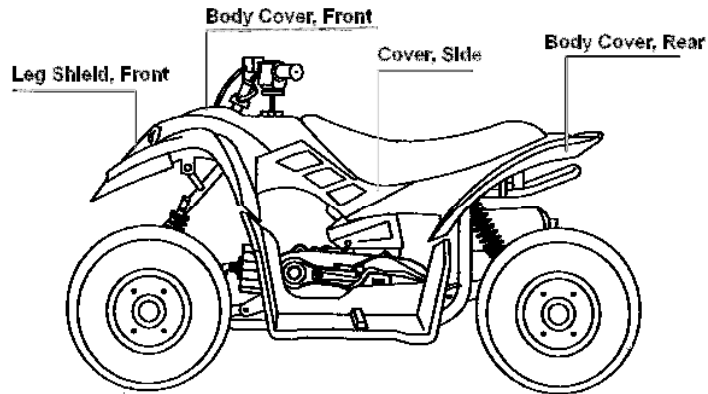

2004-2005 Hornet 50/90 TABLE OF COLORED PART FOR U.S.A. (Cobra)

TABLE OF COLORED PART				
ITEM NO.	CODE	A	B	C
	Basic Color	Yellow	Red	GREEN
	Description	YE	RD	GR
24	Leg Shield, Front, With Emblem	512400YEF3	512400RDF2	512400GRF4
	Leg Shield, Front	512400YE	512400YE	512400GR
	“ TGB ” Emblem	513614	513614	513614
	Emblem, Leg Shield, Front	513622	513622	513622
	Emblem, Leg Shield, Front LH.	513623YE	513623RD	513623GR
	Emblem, Leg Shield, Front LH.	513624YE	513624RD	513624GR
	Emblem, Leg Shield, Front LH.	513618YE	513618RD	513618GR
	Emblem, Leg Shield, Front LH.	513625YE	513625RD	513625GR
	Emblem, Leg Shield, Front RH.	513626YE	513626RD	513626GR
	Emblem, Leg Shield, Front RH.	513627YE	513627RD	513627GR
	Emblem, Leg Shield, Front RH.	513620YE	513620RD	513620GR
	Emblem, Leg Shield, Front RH.	513628YE	513628RD	513628GR
24	Body Cover, Front, With Emblem	512401YEF4	512401RDF3	512401GRF5
	Body Cover, Front	512401YE	512401RD	512401GR
	Emblem, Body Cover, Front LH.	513635YE	513635RD	513635GR
	Emblem, Body Cover, Front LH.	513619YE	513619RD	513619GR
	Emblem, Body Cover, Front LH.	513643YE	513643RD	513643GR
	Emblem, Body Cover, Front RH.	513636YE	513636RD	513636GR
	Emblem, Body Cover, Front RH.	513621YE	513621RD	513621GR
Emblem, Body Cover, Front RH.	513644YE	513644RD	513644GR	
24	Cover, Side, LH, With Emblem	512403L2	512403L2	512403L2
	Cover, Side, LH.	512403	512403	512403
	Emblem, Cover, Side, LH.	513629	513629	513629
	Emblem, Cover, Side, LH.	513630	513630	513630
24	Cover, Side, RH, With Emblem	512404R2	512404R2	512404R2
	Cover, Side, RH.	512404	512404	512404
	Emblem, Cover, Side, RH.	513632	513632	513632
	Emblem, Cover, Side, RH.	513633	513633	513633
	Emblem, Cover, Side, RH.	513634	513634	513634
24	Body Cover, Rear, With Emblem	512402R3	512402R2	512402R4
	Body Cover, Rear	512402	512402	512402
	Emblem, Body Cover, Rear LH.	513645YE	513645RD	513645GR
	Emblem, Body Cover, Rear LH.	513640YE	513640RD	513640GR
	Emblem, Body Cover, Rear LH.	513639YE	513639RD	513639GR
	Emblem, Body Cover, Rear RH.	513646YE	513646RD	513646GR
	Emblem, Body Cover, Rear RH.	513642YE	513642RD	513642GR
Emblem, Body Cover, Rear RH.	513641YE	513641RD	513641GR