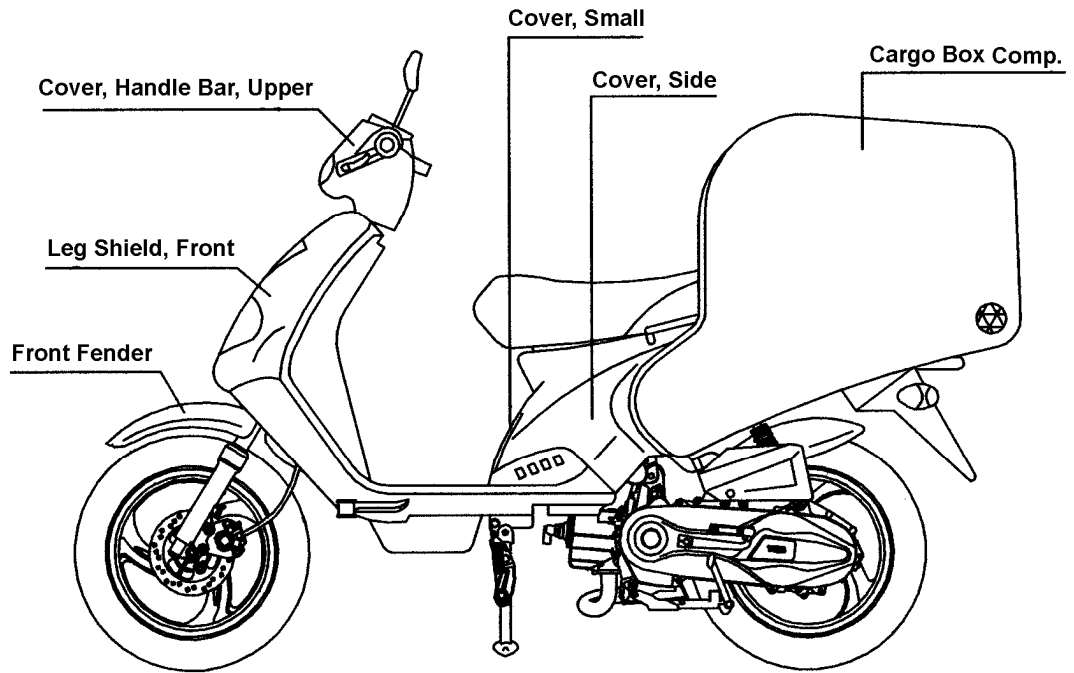

**2004-2005 Delivery  
TABLE OF COLORED PART  
FOR U.S.A (Cobra)**

TABLE OF COLORED PART				
ITEM NO.	CODE	A	B	C
	Basic Color	Electroplate Blue	Ferrari's Red	Yellow
	Description	EU Blu 702	FR Red 701	YE Yel 601
24	Cover, Side	BH124PL01BEU	BH124PL01BFR	BH124PL01BYE
	Cover, Small	BH124PL04EU	BH124PL04FR	BH124PL04YE
	Cargo Box Comp., With Emblem	453026C1	453026C2	453026C3
	Emblem	459226EU	459226FR	459226YE
	Emblem	459227EU	459227FR	459227YE
	Emblem	459228EU	459228FR	459228YE
25	Leg Shield, Front With Emblem	454022AEUF2	454022AFRF2	454022AYEF2
	Leg Shield, Front	454022AEU	454022AFR	454022AYE
	"TGB"Emblem	459102	459102	459102
28	Front Fender	401688EU	401688FR	401688YE
31	Cover, Handle Bar, Upper	401610EU	401610FR	401610YE