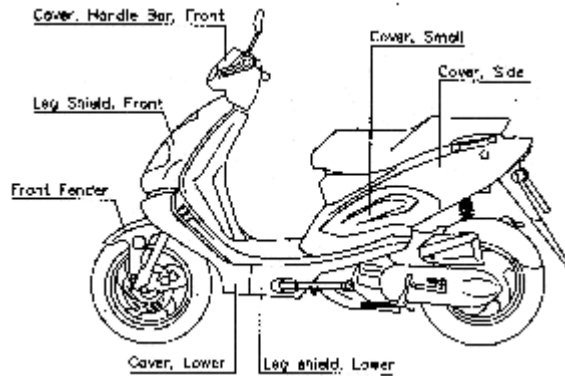

BR1-D TABLE OF COLORED PART FOR U.S.A. (COBRA)

TABLE OF COLORED PART (01 Racing)				
ITEM NO.	CODE	A		
	Basic Color	Electroplate Blue/ Orange		
	Description	EU / OY BLU 702 / ORA 602		
24	Cover, Side LH., With Emblem	453001EULA3		
	Cover, Side, LH.	453001EU		
	Emblem	459438		
	Emblem	459439		
	Cover, Side RH., With Emblem	453003EURA3		
	Cover, Side RH.	453003EU		
	Emblem	459438		
	Emblem	459440		
	Cover, Small, LH., With Emblem	453002YEL5		
	Cover, Small, LH.	453002YE		
	Emblem	459395		
	Emblem	459437		
	Cover, Small, RH.	453004YER5		
	Cover, Small, RH.	453004YE		
	Emblem	459396		
	Emblem	459437		
25	Leg Shield, Front, With Emblem	454022WEF6		
	Leg Shield, Front	454022WE		
	Emblem	459431		
	Emblem	459432		
	Emblem	459433		
26	Cover Lower, With Emblem	455006YEBH		
	Cover, Lower	455006YE		
	Emblem	459383		
	Emblem	459385		
	Emblem	459401		
	Emblem	459402		
	Emblem	459434		
	Emblem	459454		
	Leg Shield, Lower, With Emblem	455005EUDC		
	Leg Shield, Lower	455005EU		
	Emblem	459436		
* Emblem	459435			
28	Front Fender, With Emblem	456003EUF3		
	Front Fender	456003EU		
	Emblem	459382		
31	Cover, Handle Bar, Front	401610OY		