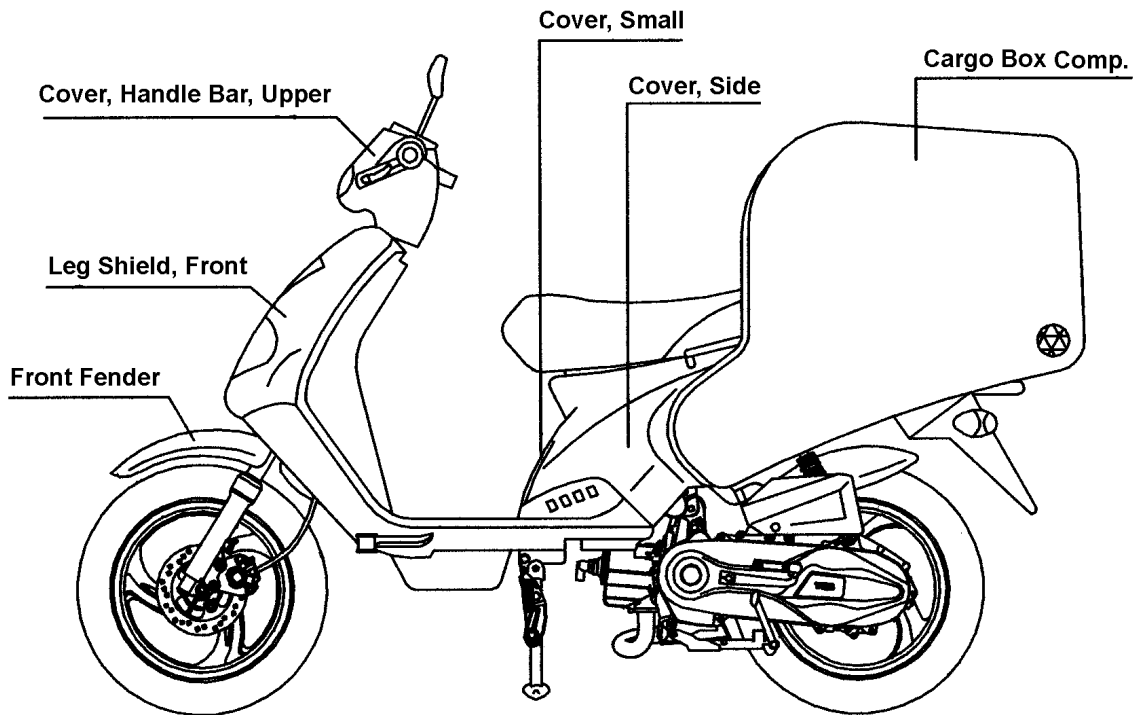

FOR U.S.A (Cobra)

TABLE OF COLORED PART				
ITEM NO.	CODE		A	B
	Basic Color		Ferrari's Red	Yellow
	Description		FR Red 701	YE Yel 601
24	Cover, Side., With Emblem		BH124PL01BFRL1	BH124PL01BYEL1
	Cover, Side		BH124PL01BFR	BH124PL01BYE
	Emblem		459690	459690
	Cover, Small		BH124PL04FR	BH124PL04YE
	Cargo Box Comp., With Emblem		453026CH	453026CJ
	Emblem (Light)		459687FR	459687YE
	Emblem (Right)		459688FR	459688YE
	Emblem (Rear)		459689FR	459689YE
25	Leg Shield, Front., With Emblem		454022AFRF6	454022AYEF6
	Leg Shield, Front		454022AFR	454022AYE
	"P"Emblem		459684	459684
28	Front Fender		401688FR	401688YE
31	Cover, Handle Bar, Upper., With Emblem		401610FRF9	401610YEF9
	Cover, Handle Bar, Upper		401610FR	401610YE
	Emblem		459683BL	459683BL