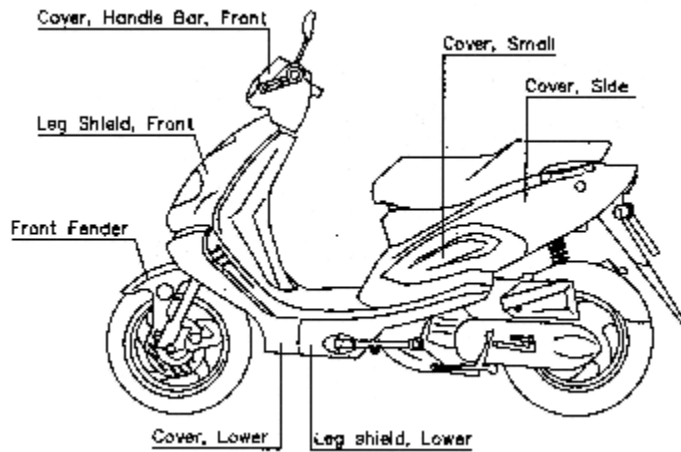

BR1-D TABLE OF COLORED PART FOR U.S.A. (COBRA)

TABLE OF COLORED PART (42 Racing)

ITEM NO.	CODE	A		
	Basic Color	Ferrari's Red		
	Description	FR Red 701		
24	Cover, Side LH., With Emblem	453001FRLA4		
	Cover, Side, LH.	453001FR		
	Emblem	459450		
	Emblem	459451		
	Cover, Side RH., With Emblem	453003FRRA4		
	Cover, Side RH.	453003FR		
	Emblem	459450		
	Emblem	459452		
	Cover, Small, LH., With Emblem	453002PAL3		
	Cover, Small, LH.	453002PA		
	Emblem	459259		
	Cover, Small, RH.	453004PAR3		
	Cover, Small, RH.	453004PA		
Emblem	459261			
25	Leg Shield, Front, With Emblem	454022FRF7		
	Leg Shield, Front	454022FR		
	Emblem	459418		
	Emblem	459441		
	Emblem	459442		
	Emblem	459443		
26	Cover Lower, With Emblem	455006FRB1		
	Cover, Lower	455006FR		
	Emblem	459444		
	Emblem	459445		
	* Emblem	459446		
	* Emblem	459447		
	Leg Shield, Lower, With Emblem	455005PADD		
	Leg Shield, Lower	455005PA		
28	Emblem	459449		
	Front Fender, With Emblem	456003FRF4		
	Front Fender	456003FR		
31	Emblem	459448		
	Cover, Handle Bar, Front	401610FR