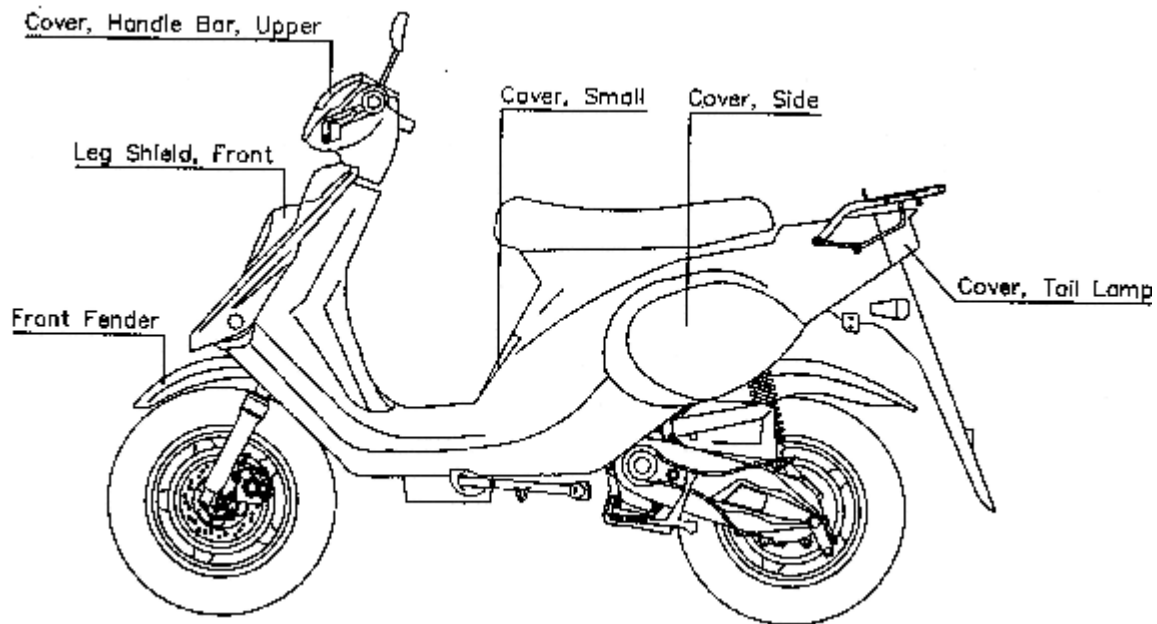

BH1/Key West TABLE OF COLORED PART 2006~2007 FOR U.S.A. (COBRA)

TABLE OF COLORED PART

TABLE OF COLORED PART							
ITEM NO.	CODE	A	B	C	D	E	
	Basic Color	Silver Black	Yellow	Retro Blue	Ferrari's Red	Electroplate Blue	
	Description	SB Bla 601	YE Yel 601	RB Blu 704	FR Red 701	EU Blu 702	
24	Cover , Side With Emblem	BH124PL01ASBLE	BH124PL01AYELE	BH124PL01ARBLE	BH124PL01AFRLE	BH124PL01AEULE	
	Cover , Side	BH124PL01ASB	BH124PL01AYE	BH124PL01ARB	BH124PL01AFR	BH124PL01AEU	
	Emblem , Side Cover	459496	459496	459496	459496	459496	
	Cover , Small	BH124PL04SB	BH124PL04YE	BH124PL04RB	BH124PL04FR	BH124PL04EU	
	Cover , Tail Lamp	BH124PL03SB	BH124PL03YE	BH124PL03RB	BH124PL03FR	BH124PL03EU	
25	Leg Shield , Front With Emblem	BH125PL01SBF1	BH125PL01YEF1	BH125PL01RBF1	BH125PL01FRF1	BH125PL01EUF1	
	Leg Shield , Front	BH125PL01SB	BH125PL01YE	BH125PL01RB	BH125PL01FR	BH125PL01EU	
	"TGB" Emblem	459102	459102	459102	459102	459102	
28	Front Fender	BH128PL01SB	BH128PL01YE	BH128PL01RB	BH128PL01FR	BH128PL01EU	
31	Cover , Handle Bar , Upper	BH131PL01SB	BH131PL01YE	BH131PL01RB	BH131PL01FR	BH131PL01EU	