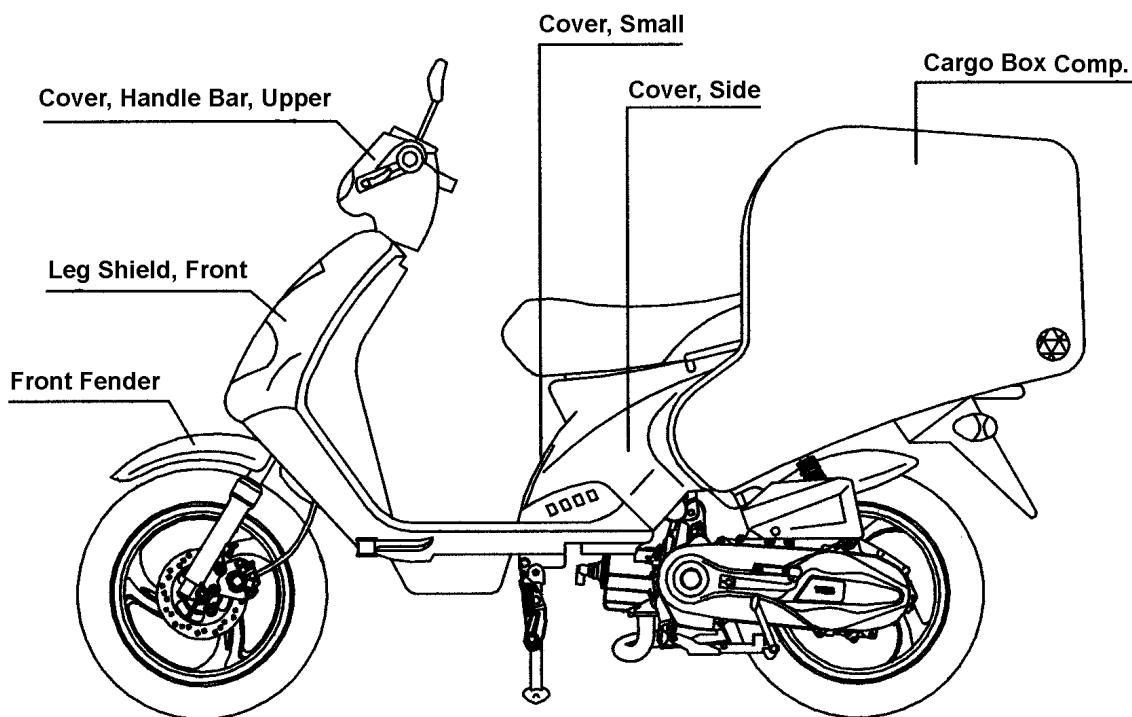

FOR U.S.A (Cobra)

TABLE OF COLORED PART

ITEM NO.	CODE	A	B	C
	Basic Color	Electroplate Blue	Ferrari's Red	Yellow
	Description	EU Blu 702	FR Red 701	YE Yel 601
24	Cover, Side	BH124PL01BEU	BH124PL01BFR	BH124PL01BYE
	Cover, Small	BH124PL04EU	BH124PL04FR	BH124PL04YE
	Cargo Box Comp., With Emblem	453026CG	453026CE	453026CF
	Emblem (Light)	459594EU	459594FR	459594YE
	Emblem (Right)	459595EU	459595FR	459595YE
	Emblem (Rear)	459596EU	459596FR	459596YE
25	Leg Shield, Front With Emblem	454022AEUF2	454022AFRF2	454022AYEF2
	Leg Shield, Front	454022AEU	454022AFR	454022AYE
	TGB Emblem	459102	459102	459102
28	Front Fender	401688EU	401688FR	401688YE
31	Cover, Handle Bar, Upper	401610EU	401610FR	401610YE