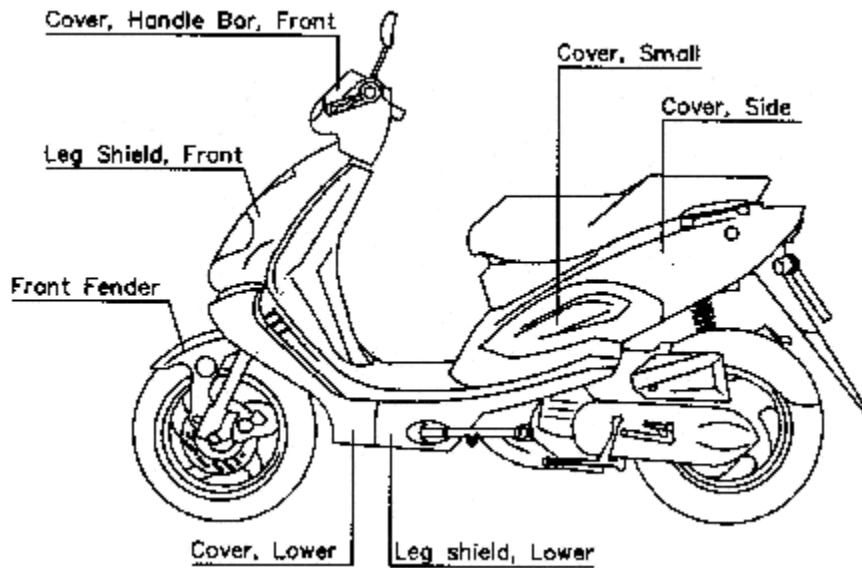

BH1 TABLE OF LABEL (2009)

Label	Drawing	Description
	459683SW,BL	Emblem, Cover, Handle Bar, Upper
	459684	“ P ” LOGO
	459685FR,YE,EU	Cover , Side
	459686SW,BL	Cover , Small

BR1-D/Laser TABLE OF COLORED PART FOR U.S.A. (COBRA) 2009