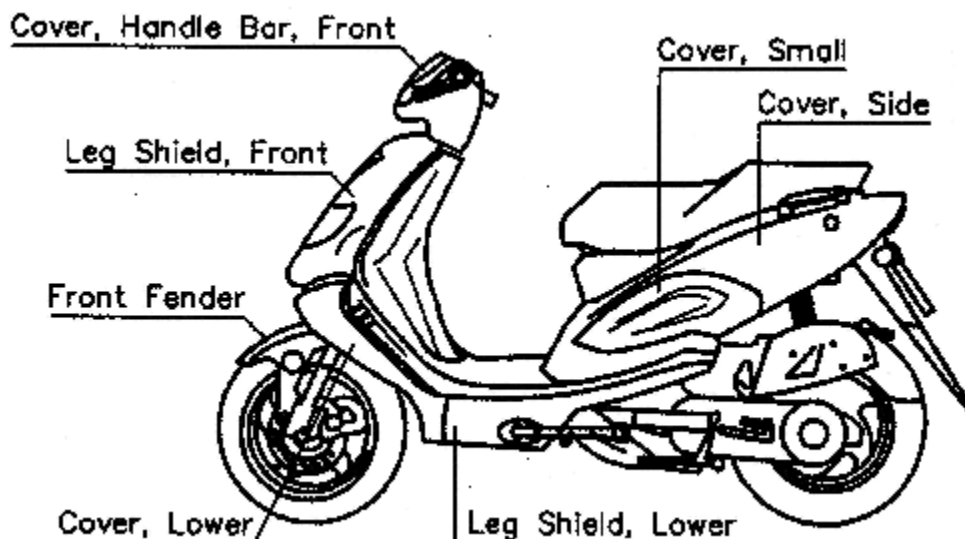

BR9-D/Laser TABLE OF COLORED PART 2006~2007 FOR U.S.A. (COBRA)

TABLE OF COLORED PART (R9)					
ITEM NO.	CODE	A	B	C	D
	Basic Color	Jade Green	Electroplate Blue	Ferrari's Red	Pearly Black
	Description	JG Gre 701	EU BLU 702	FR Red 701	PA Bla 801
24	Cover, Side LH., With Emblem	453001JGLA6	453001EULA6	453001FRLA6	453001PALA6
	Cover, Side, LH.	453001JG	453001EU	453001FR	453001PA
	Emblem	459487	459487	459487	459487
	Emblem	459488	459488	459488	459488
	Cover, Side RH., With Emblem	453003JGRA6	453003EURA6	453003FRRA6	453003PARA6
	Cover, Side RH.	453003JG	453003EU	453003FR	453003PA
	Emblem	459487	459487	459487	459487
	Emblem	459488	459488	459488	459488
	Cover, Small, LH., With Emblem	453002MGL3	453002MGL3	453002MGL3	453002MGL3
	Cover, Small, LH.	453002MG	453002MG	453002MG	453002MG
	Emblem	459259	459259	459259	459259
	Cover, Small, RH.	453004MGR3	453004MGR3	453004MGR3	453004MGR3
	Cover, Small, RH.	453004MG	453004MG	453004MG	453004MG
Emblem	459261	459261	459261	459261	
25	Leg Shield, Front, With Emblem	454022JGFA	454022EUFA	454022FRFA	454022PAFA
	Leg Shield, Front	454022JG	454022EU	454022FR	454022PA
	Emblem	459102	459102	459102	459102
	Emblem	459487	459487	459487	459487
26	Cover Lower, With Emblem	455014MGBG	455014MGBG	455014MGBG	455014MGBG
	Cover, Lower	455014MG	455014MG	455014MG	455014MG
	Emblem	459489	459489	459489	459489
	* Emblem	459490	459490	459490	459490
	* Emblem	459491	459491	459491	459491
	Leg Shield, Lower, With Emblem	455005SWDE	455005SWDE	455005SWDE	455005SWDE
	Leg Shield, Lower	455005SW	455005SW	455005SW	455005SW
Emblem	459492	459492	459492	459492	
28	Front Fender	456003JG	456003EU	456003FR	456003PA
31	Cover, Handle Bar, Front	401610JG	401610EU	401610FR	401610PA