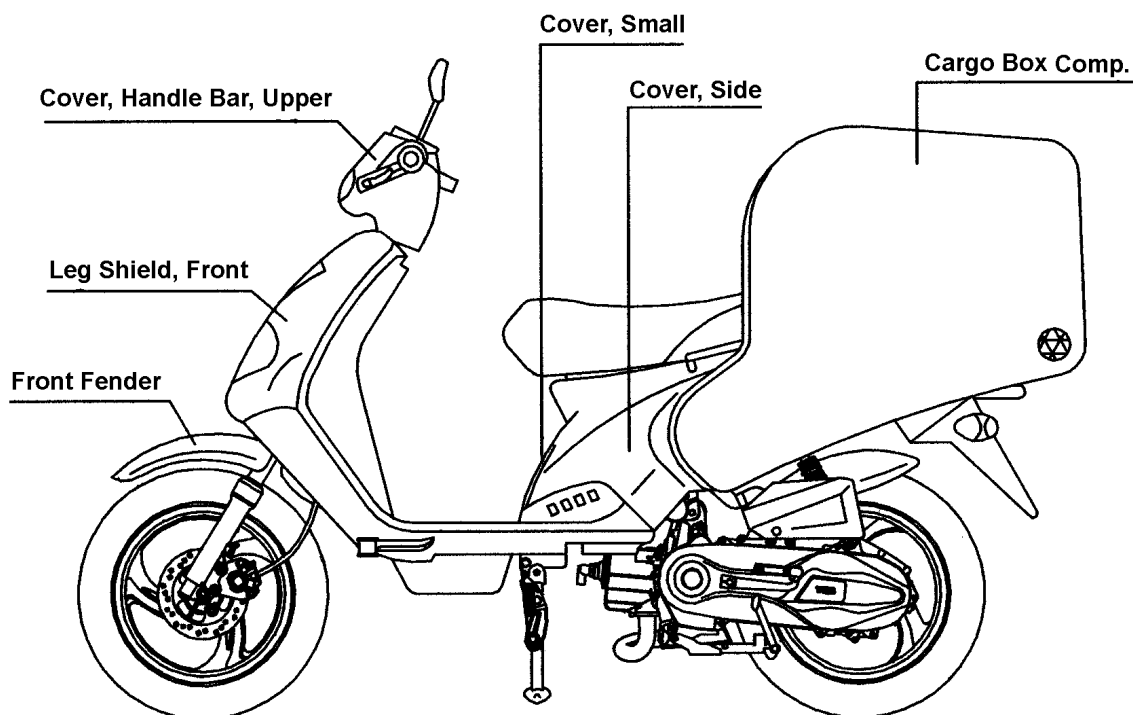

FOR U.S.A (Cobra)

TABLE OF COLORED PART

ITEM NO.	CODE	A	B	
	Basic Color	Ferrari's Red	Yellow	
	Description	FR Red 701	YE Yel 601	
24	Cover, Side., With Emblem	BH124PL01BFRL1	BH124PL01BYEL1	
	Cover, Side	BH124PL01BFR	BH124PL01BYE	
	Emblem	459690	459690	
	Cover, Small	BH124PL04FR	BH124PL04YE	
	Cargo Box Comp., With Emblem	453026CH	453026CJ	
	Emblem (Light)	459687FR	459687YE	
	Emblem (Right)	459688FR	459688YE	
	Emblem (Rear)	459689FR	459689YE	
25	Leg Shield, Front., With Emblem	454022AFRF6	454022AYEF6	
	Leg Shield, Front	454022AFR	454022AYE	
	"P"Emblem	459684	459684	
28	Front Fender	401688FR	401688YE	
31	Cover, Handle Bar, Upper., With Emblem	401610FRF9	401610YEF9	
	Cover, Handle Bar, Upper	401610FR	401610YE	
	Emblem	459683BL	459683BL