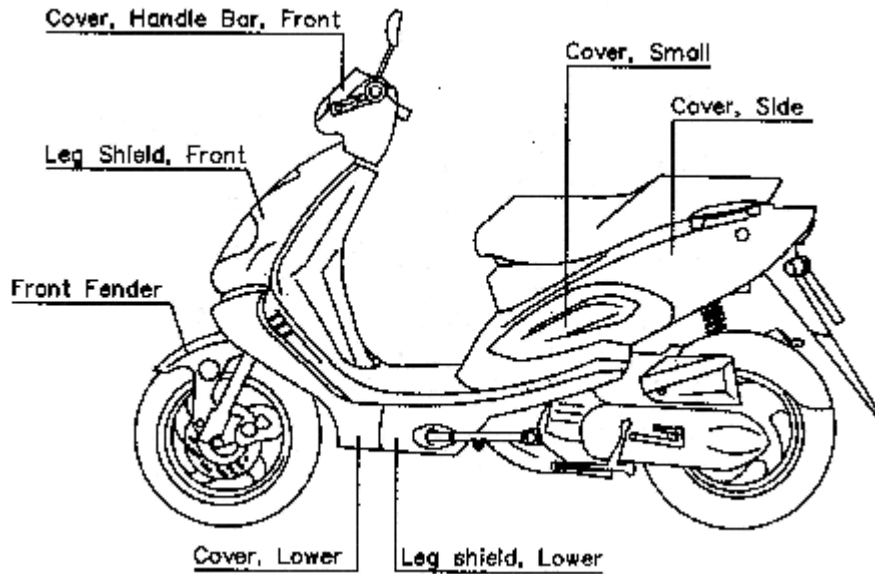

BR1-D TABLE OF COLORED PART FOR U.S.A. (COBRA)

TABLE OF COLORED PART					
ITEM NO.	CODE	A	B	C	D
	Basic Color	Ferravi's Red / Silver White	Peary Black/ Orange	Electroplate Blue / Yellow	Ferravi's Red / Peary Black
	Description	FR / SW Red 701 / Sil 601	PA / OR Bla 801 / Ora 601	EU / YE Blu 702 / Yel 601	FR / PA Red 701 / Bla 801
24	Cover, Side LH., With Emblem	453001FRLR	453001PALR	453001EULR	453001FRLR
	Cover, Side, LH.	453001FR	453001PA	453001EU	453001FR
	Emblem, Side Cover, LH.	459105	459105	459105	459105
	Emblem "Laser"	459284	459284	459284	459284
	Cover, Side RH., With Emblem	453003FRRR	453003PARR	453003EURR	453003FRRR
	Cover, Side RH.	453003FR	453003PA	453003EU	453003FR
	Emblem, Side Cover, RH.	459106	459106	459106	459106
	Emblem "Laser"	459284	459284	459284	459284
	Cover, Small, LH.	453002SW	453002OR	453002YE	453002PA
	Cover, Small, RH.	453004SW	453004OR	453004YE	453004PA
25	Leg Shield, Front, With Emblem	454022FRF8	454022PAF8	454022EUF8	454022FRF8
	Leg Shield, Front	454022FR	454022PA	454022EU	454022FR
	Emblem, Leg Shield, Front, LH.	459109	459109	459109	459109
	Emblem, Leg Shield, Front, RH.	459110	459110	459110	459110
	" TGB " Emblem	459458	459458	459458	459458
26	Cover Lower, With Emblem	455006SWB8	455006ORB8	455006YEB8	455006PAB8
	Cover, Lower	455006SW	455006OR	455006YE	455006PA
	Emblem, Cover Lower, LH.	459107	459107	459107	459107
	Emblem, Cover Lower, RH.	459108	459108	459108	459108
	Leg Shield, Lower	455005SW	455005OR	455005YE	455005PA
	Emblem	459435	459435	459435	459435
	Emblem	459436	459436	459436	459436
27	Front Fork, With Emblem	402116B	402116B	402116B	402116B
	Emblem, Front Fork	459104	459104	459104	459104
28	Front Fender	456003SW	456003OR	456003YE	456003PA
31	Cover, Handle Bar, Front	401610FR	401610PA	401610EU	401610FR