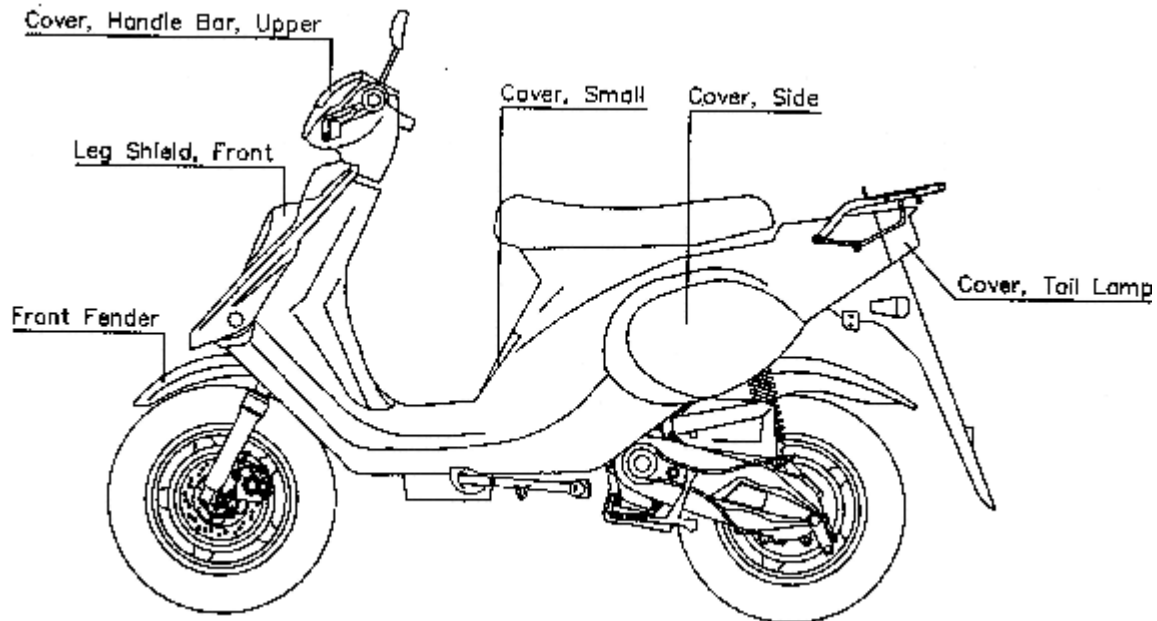

**BH1/Key West TABLE OF COLORED PART 2009
FOR U.S.A. (COBRA)**

TABLE OF COLORED PART				
ITEM NO.	CODE	A	B	C
	Basic Color	Silver Black	Yellow	Ferrari's Red
	Description	SB Bla 601	YE Yel 601	FR Red 701
24	Cover , Side., With Emblem	BH124PL01ASBLP	BH124PL01AYELQ	BH124PL01AFRLR
	Cover , Side	BH124PL01ASB	BH124PL01AYE	BH124PL01AFR
	Emblem , Side Cover	459685FR	459685EU	459685YE
	Cover , Small., With Emblem	BH124PL04SBF5	BH124PL04YEF6	BH124PL04FRF6
	Cover , Small	BH124PL04SB	BH124PL04YE	BH124PL04FR
	Emblem, Cover , Small	459686SW	459686BL	459686BL
	Cover , Tail Lamp	BH124PL03SB	BH124PL03YE	BH124PL03FR
25	Leg Shield , Front	BH125PL01SBF6	BH125PL01YEF6	BH125PL01FRF6
	Leg Shield , Front	BH125PL01SB	BH125PL01YE	BH125PL01FR
	“P” Emblem	459684	459684	459684
28	Front Fender	BH128PL01SB	BH128PL01YE	BH128PL01FR
31	Cover , Handle Bar , Upper	BH131PL01SBF6	BH131PL01YEF7	BH131PL01FRF7
	Cover , Handle Bar , Upper With Emblem	BH131PL01SB	BH131PL01YE	BH131PL01FR
	Emblem, Cover , Handle Bar , Upper	459683SW	459683BL	459683BL