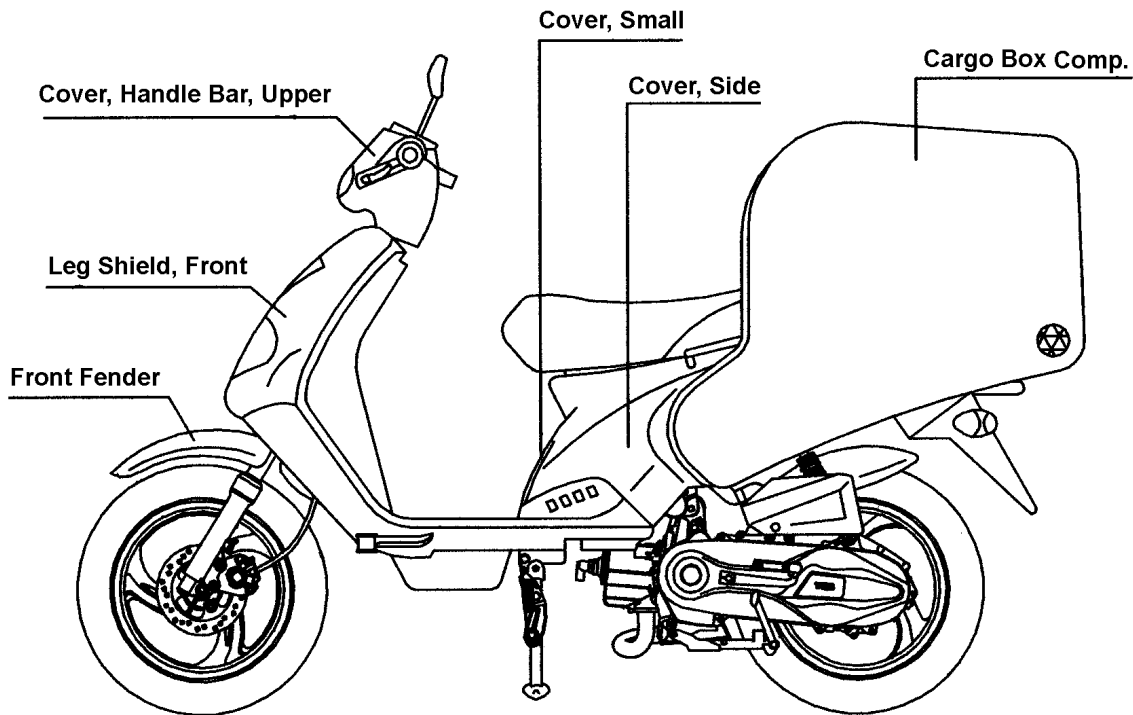

FOR U.S.A (Cobra)

TABLE OF COLORED PART

ITEM NO.	CODE	A	B	C
	Basic Color	Electroplate Blue	Ferrari's Red	Yellow
	Description	EU Blu 702	FR Red 701	YE Yel 601
24	Cover, Side	BH124PL01BEU	BH124PL01BFR	BH124PL01BYE
	Cover, Small	BH124PL04EU	BH124PL04FR	BH124PL04YE
	Cargo Box Comp., With Emblem	453026CG	453026CE	453026CF
	Emblem (Light)	459594EU	459594FR	459594YE
	Emblem (Right)	459595EU	459595FR	459595YE
	Emblem (Rear)	459596EU	459596FR	459596YE
25	Leg Shield, Front With Emblem	454022AEUF2	454022AFRF2	454022AYEF2
	Leg Shield, Front	454022AEU	454022AFR	454022AYE
	TGB Emblem	459102	459102	459102
28	Front Fender	401688EU	401688FR	401688YE
31	Cover, Handle Bar, Upper	401610EU	401610FR	401610YE