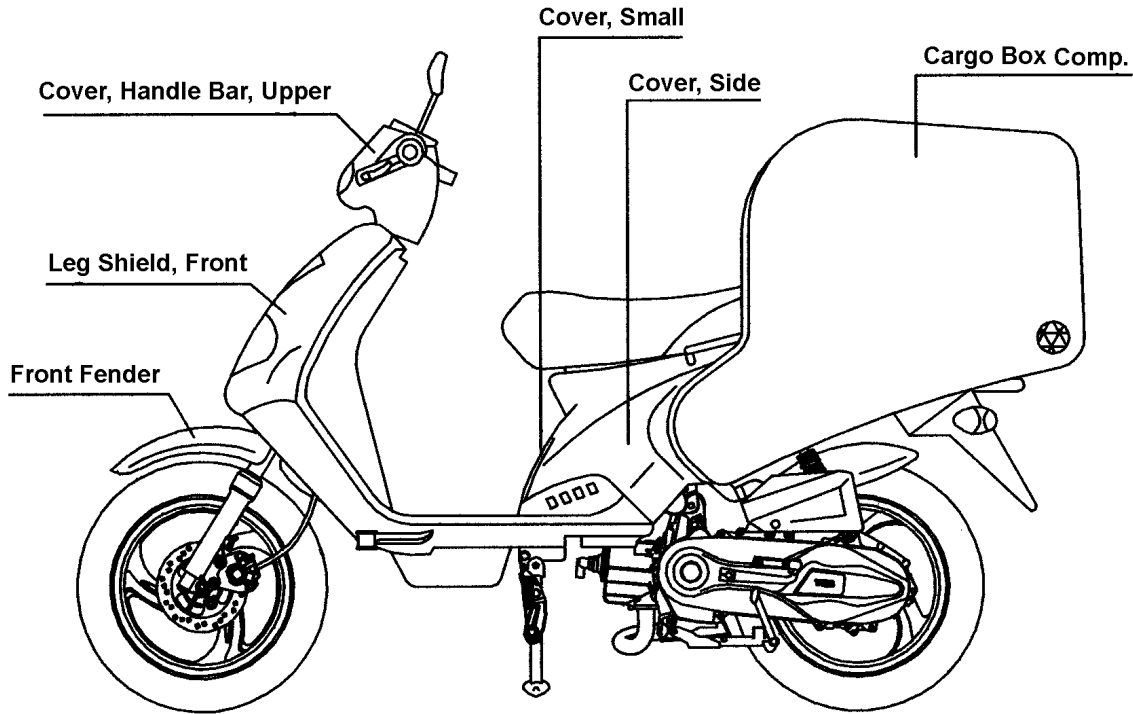

BK1-C/ Delivery TABLE OF COLORED PART 2006~2007
FOR U.S.A (Cobra)

TABLE OF COLORED PART				
ITEM NO.	CODE	A	B	C
	Basic Color	Electroplate Blue	Ferrari's Red	Yellow
	Description	EU Blu 702	FR Red 701	YE Yel 601
24	Cover, Side	BH124PL01BEU	BH124PL01BFR	BH124PL01BYE
	Cover, Small	BH124PL04EU	BH124PL04FR	BH124PL04YE
	Cargo Box Comp., With Emblem	453026C1	453026C2	453026C3
	Emblem	459226EU	459226FR	459226YE
	Emblem	459227EU	459227FR	459227YE
	Emblem	459228EU	459228FR	459228YE
25	Leg Shield, Front With Emblem	454022AEUF2	454022AFRF2	454022AYEF2
	Leg Shield, Front	454022AEU	454022AFR	454022AYE
	"TGB" Emblem	459102	459102	459102
28	Front Fender	401688EU	401688FR	401688YE
31	Cover, Handle Bar, Upper	401610EU	401610FR	401610YE