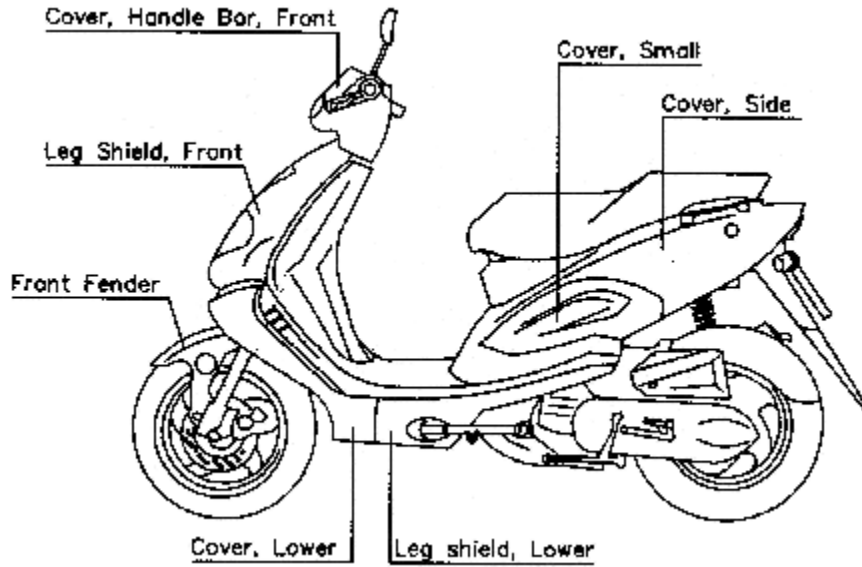

BR9-D/Laser TABLE OF COLORED PART FOR U.S.A. (COBRA) 2009

TABLE OF COLORED PART (R9)				
ITEM NO.	CODE	A	B	C
	Basic Color	Electroplate Blue	Ferrari's Red	Pearly Black
	Description	EU BLU 702	FR Red 701	PA Bla 801
24	Cover, Side LH., With Emblem	453001EULAF	453001FRLAF	453001PALAG
	Cover, Side, LH.	453001EU	453001FR	453001PA
	Emblem	459692BL	459692BL	459692FR
	Cover, Side RH., With Emblem	453003EURAF	453003FRRAF	453003PARAG
	Cover, Side RH.	453003EU	453003FR	453003PA
	Emblem	459692BL	459692BL	459692FR
	Cover, Small, LH., With Emblem	453002MGL3	453002MGL3	453002MGL3
	Cover, Small, LH.	453002MG	453002MG	453002MG
	Emblem	459259	459259	459259
	Cover, Small, RH.	453004MGR3	453004MGR3	453004MGR3
	Cover, Small, RH.	453004MG	453004MG	453004MG
	Emblem	459261	459261	459261
25	Leg Shield, Front, With Emblem	454022EUFF	454022FRFF	454022PAFF
	Leg Shield, Front	454022EU	454022FR	454022PA
	Emblem	459684	459684	459684
26	Cover Lower, With Emblem	455014MGBG	455014MGBG	455014MGBG
	Cover, Lower	455014MG	455014MG	455014MG
	Emblem	459489	459489	459489
	* Emblem	459694EU	459694FR	-----
	* Emblem	459695EU	459695FR	-----
	Leg Shield, Lower, With Emblem	455005EUDH	455005FRDH	455005PADJ
	Leg Shield, Lower	455005EU	455005FR	455005PA
	Emblem	459693BL	459693BL	459693FR
28	Front Fender	456003EU	456003FR	456003PA
31	Cover, Handle Bar, Front, With Emblem	401610EUFA	401610FRFB	401610PAFA
	Cover, Handle Bar, Front	401610EU	401610FR	401610PA
	Emblem	459683SW	459683BL	459683SW