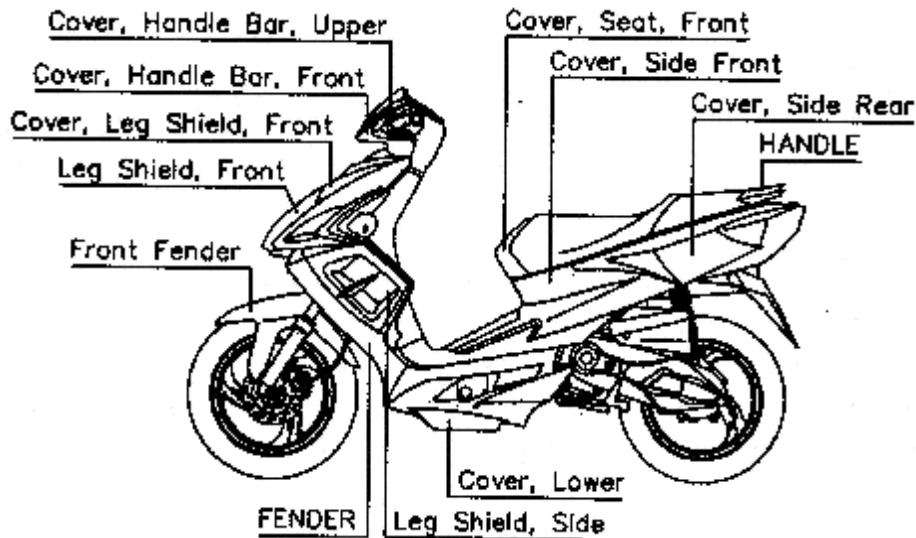

BM1- U/R50X TABLE OF COLORED PART 2006~2007 FOR U.S.A. (COBRA)

TABLE OF COLORED PART

ITEM NO.	CODE	A	B	C
	Basic Color	Electroplate Blue/ Silver White	Peary Black/ Silver White	Ferrari's Red/ Silver White
	Description	EU / SW Blu 702 / Sil 601	PA / SW Bla 801 / Sil 601	FR / SW Red 701 / Sil 601
23	Cover, Seat, Front	452051EU	452051PA	452051FR
24	Cover, Side Front, LH., With Emblem	453051EUL1	453051PAL1	453051FRL1
	Cover, Side Front, LH.	453051EU	453051PA	453051FR
	"EXTREME オートバイ" Emblem		459414	459414
	Cover, Side Front, RH., With Emblem	453052EUR1	453052PAR1	453052FRR1
	Cover, Side Front, RH.	453052EU	453052PA	453052FR
	"EXTREME オートバイ" Emblem		459414	459414
	Cover, Side Rear, LH., With Emblem	453053SWL1	453053SWL2	453053SWL3
	Cover, Side Rear, LH.	453053SW	453053SW	453053SW
	"R50X"Emblem	459415	459415	459415
	"HOT AIR CHARGED"Emblem		459421	459421
	Emblem, LH.	459416EU	459416PA	459416FR
	Cover, Side Rear, RH., With Emblem	453054SWR1	453054SWR2	453054SWR3
	Cover, Side Rear, RH.	453054SW	453054SW	453054SW
	"R50X"Emblem	459415	459415	459415
	"HOT AIR CHARGED"Emblem	459421	459421	459421
Emblem, RH.	459417EU	459417PA	459417FR	
HANDLE	453056EU	453056PA	453056FR	
25	Cover, Leg Shield, Front., With Emblem	454025PAF1	454025PAF1	454025PAF1
	Cover, Leg Shield, Front	454025PA	454025PA	454025PA
	" TGB " Emblem	459102	459102	459102
	Leg Shield, Front., With Emblem	454026SWF2	454026SWF2	454026SWF2
	Leg Shield, Front	454026SW	454026SW	454026SW
26	"RACING POWER"Emblem	459413	459413	459413
	FENDER, INNER	455030EU	455030PA	455030FR
	Leg shield, Side, LH.	455031EU	455031PA	455031FR
	Leg shield, Side, RH.	455032EU	455032PA	455032FR
	Cover, Lower, LH., With Emblem	455046EUL6	455046PAL6	455046FRL6
	Cover, Lower, LH.	455046EU	455046PA	455046FR
	" TGB Racing " Emblem	459509	459509	459509
	Cover, Lower, RH., With Emblem	455047EUR6	455047PAR6	455047FRR6
	Cover, Lower, RH.	455047EU	455047PA	455047FR
	" TGB Racing " Emblem	459509	459509	459509
28	Front Fender	456010EU	456010PA	456010FR
31	Cover, Handle Bar, Upper	457109PA	457109PA	457109PA
	Cover, Handle Bar, Front	457127AEU	457127APA	457127AFR