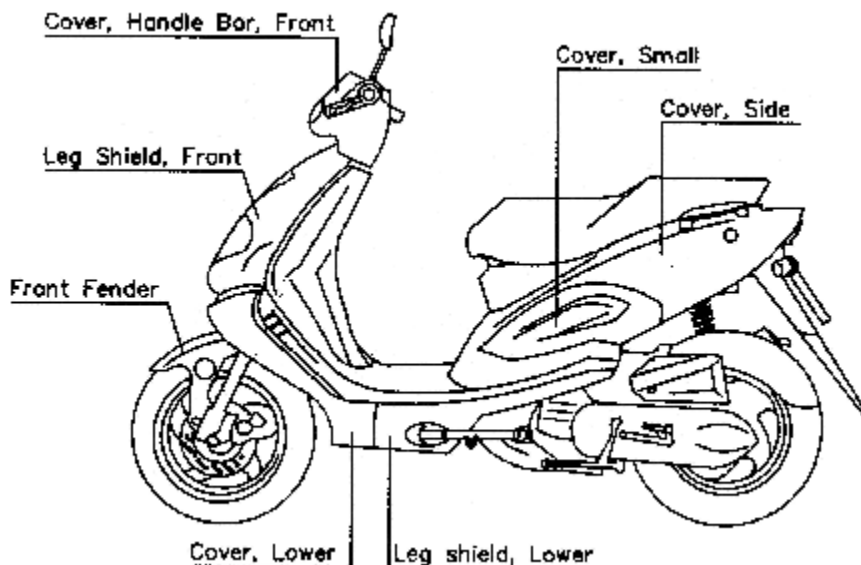

BR1-D/Laser TABLE OF COLORED PART 2006~2007 FOR U.S.A. (COBRA)

TABLE OF COLORED PART (R5)					
ITEM NO.	CODE	A	B	C	D
	Basic Color	Jade Green	Electroplate Blue	Ferrari's Red	Pearly Black
	Description	JG Gre 701	EU BLU 702	FR Red 701	PA Bla 801
24	Cover, Side LH., With Emblem	453001JGLA7	453001EULA7	453001FRLA7	453001PALA7
	Cover, Side, LH.	453001JG	453001EU	453001FR	453001PA
	Emblem	459487	459487	459487	459487
	Emblem	459497	459497	459497	459497
	Cover, Side RH., With Emblem	453003JGRA7	453003EURA7	453003FRRA7	453003PARA7
	Cover, Side RH.	453003JG	453003EU	453003FR	453003PA
	Emblem	459487	459487	459487	459487
	Emblem	459497	459497	459497	459497
	Cover, Small, LH., With Emblem	453002MGL3	453002MGL3	453002MGL3	453002MGL3
	Cover, Small, LH.	453002MG	453002MG	453002MG	453002MG
	Emblem	459259	459259	459259	459259
	Cover, Small, RH.	453004MGR3	453004MGR3	453004MGR3	453004MGR3
	Cover, Small, RH.	453004MG	453004MG	453004MG	453004MG
	Emblem	459261	459261	459261	459261
25	Leg Shield, Front, With Emblem	454022JGFA	454022EUFA	454022FRFA	454022PAFA
	Leg Shield, Front	454022JG	454022EU	454022FR	454022PA
	Emblem	459102	459102	459102	459102
	Emblem	459487	459487	459487	459487
26	Cover Lower, With Emblem	455006MGBJ	455006MGBJ	455006MGBJ	455006MGBJ
	Cover, Lower	455006MG	455006MG	455006MG	455006MG
	Emblem	459498	459498	459498	459498
	* Emblem	459490	459490	459490	459490
	* Emblem	459491	459491	459491	459491
	Leg Shield, Lower, With Emblem	455005SWDE	455005SWDE	455005SWDE	455005SWDE
	Leg Shield, Lower	455005SW	455005SW	455005SW	455005SW
Emblem	459492	459492	459492	459492	
28	Front Fender	456003JG	456003EU	456003FR	456003PA
31	Cover, Handle Bar, Front	401610JG	401610EU	401610FR	401610PA