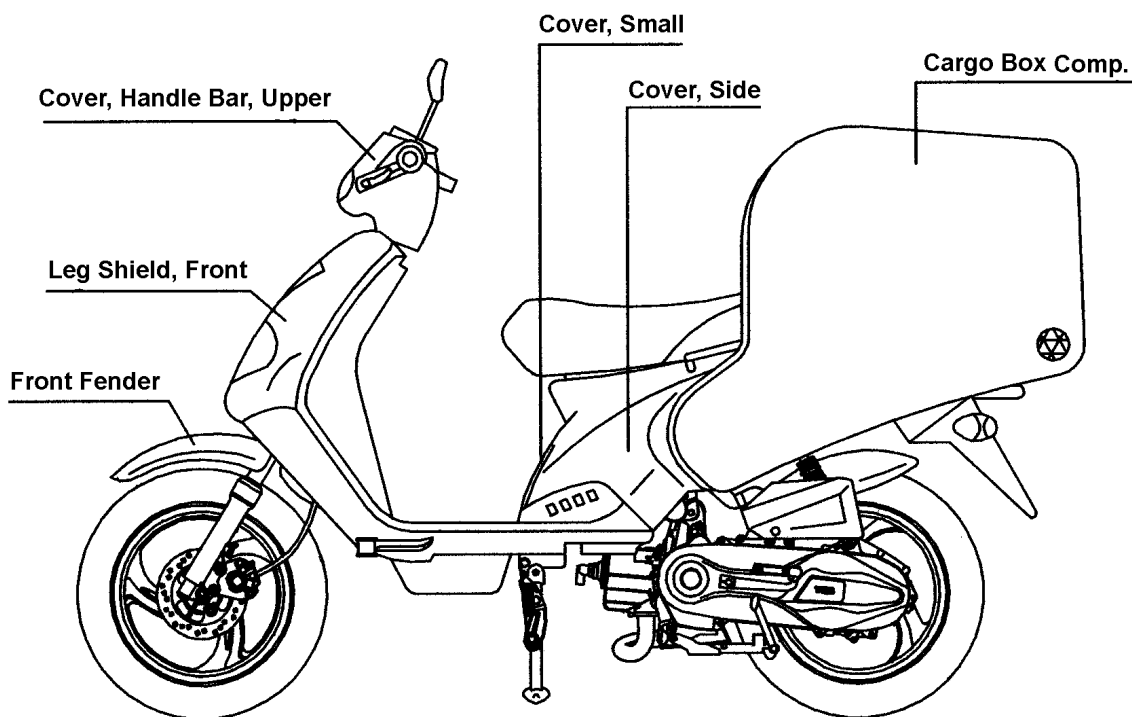

FOR U.S.A (Cobra)

TABLE OF COLORED PART

TABLE OF COLORED PART				
ITEM NO.	CODE	A	B	C
	Basic Color	Electroplate Blue	Ferrari's Red	Yellow
	Description	EU Blu 702	FR Red 701	YE Yel 601
24	Cover, Side	BH124PL01BEU	BH124PL01BFR	BH124PL01BYE
	Cover, Small	BH124PL04EU	BH124PL04FR	BH124PL04YE
	Cargo Box Comp., With Emblem	453026C1	453026C2	453026C3
	Emblem	459226EU	459226FR	459226YE
	Emblem	459227EU	459227FR	459227YE
	Emblem	459228EU	459228FR	459228YE
25	Leg Shield, Front With Emblem	454022AEUF2	454022AFRF2	454022AYEF2
	Leg Shield, Front	454022AEU	454022AFR	454022AYE
	"TGB"Emblem	459102	459102	459102
28	Front Fender	401688EU	401688FR	401688YE
31	Cover, Handle Bar, Upper	401610EU	401610FR	401610YE