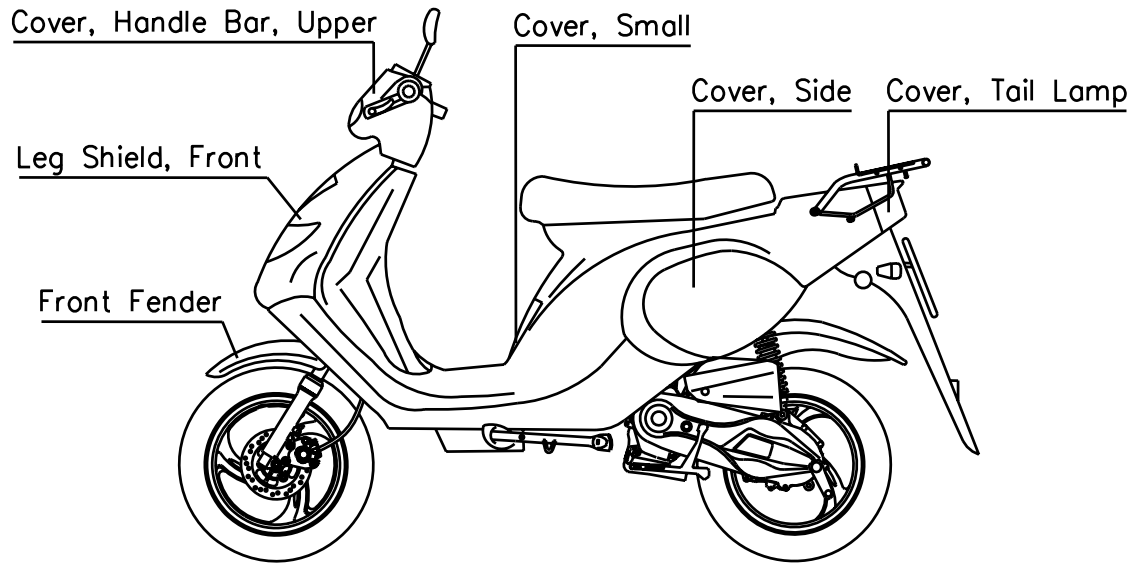

## BK1-U TABLE OF COLORED PART FOR U.S.A. (COBRA)

TABLE OF COLORED PART				
ITEM NO.	CODE	A	B	C
	Basic Color	Silver White	Yellow	Pearly Black
	Description	SW Sil 601	YE Yel 601	PA Bla 801
24	Cover, Side With Emblem	BH124PL01ASWLF	BH124PL01AYELF	BH124PL01APALF
	Cover, Side	BH124PL01ASW	BH124PL01AYE	BH124PL01APA
	Emblem	459518	459518	459518
	Cover, Tail Lamp	BH124PL03SW	BH124PL03YE	BH124PL03PA
	Cover, Small	BH124PL04SW	BH124PL04YE	BH124PL04PA
25	Leg Shield, Front With Emblem	454022ASWF2	454022AYEF2	454022APAF2
	Leg Shield, Front	454022ASW	454022AYE	454022APA
	“TGB” Emblem	459102	459102	459102
28	Front Fender	401688SW	401688YE	401688PA
31	Cover, Handle Bar, Upper	401610SW	401610YE	401610PA