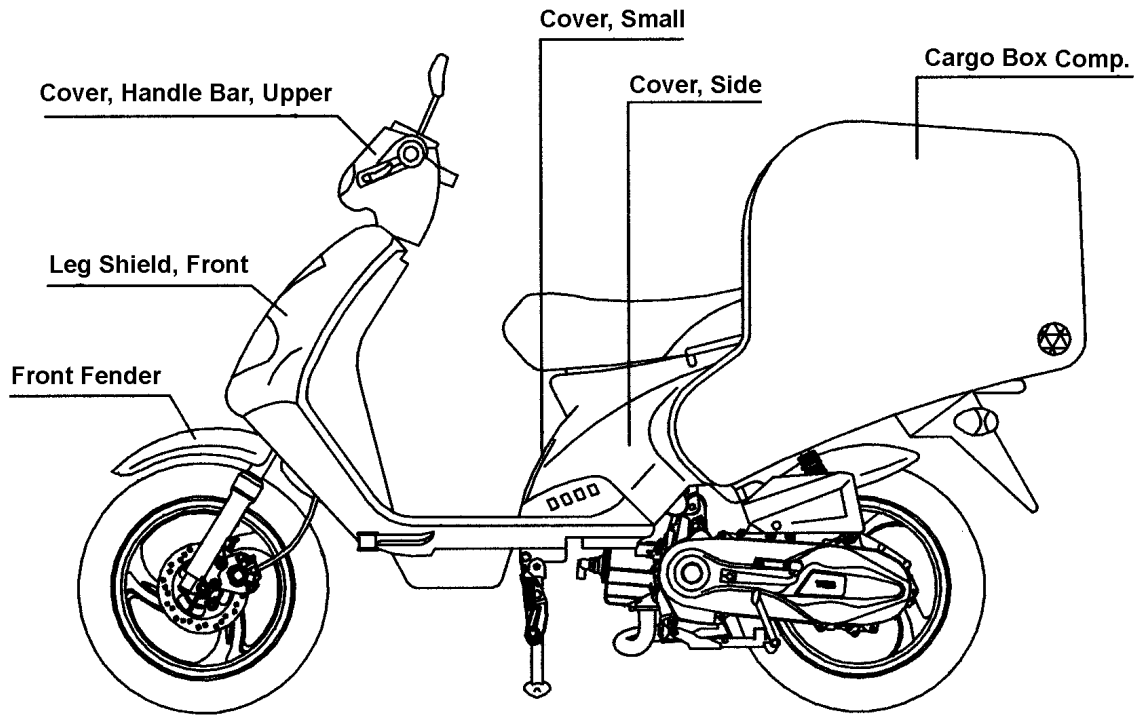

BK1-C TABLE OF COLORED PART FOR U.S.A (Cobra)

TABLE OF COLORED PART				
ITEM NO.	CODE	A	B	C
	Description	Electroplate Blue	Ferrari's Red	Yellow
		EU Blu 702	FR Red 701	YE Yel 601
24	Cover, Side	BH124PL01BEU	BH124PL01BFR	BH124PL01BYE
	Cover, Small	BH124PL04EU	BH124PL04FR	BH124PL04YE
	Cargo Box Comp., With Emblem	453026C1	453026C2	453026C3
	Emblem	459226EU	459226FR	459226YE
	Emblem	459227EU	459227FR	459227YE
	Emblem	459228EU	459228FR	459228YE
25	Leg Shield, Front With Emblem	454022AEUF2	454022AFRF2	454022AYEF2
	Leg Shield, Front	454022AEU	454022AFR	454022AYE
	"TGB" Emblem	459102	459102	459102
28	Front Fender	401688EU	401688FR	401688YE
31	Cover, Handle Bar, Upper	401610EU	401610FR	401610YE