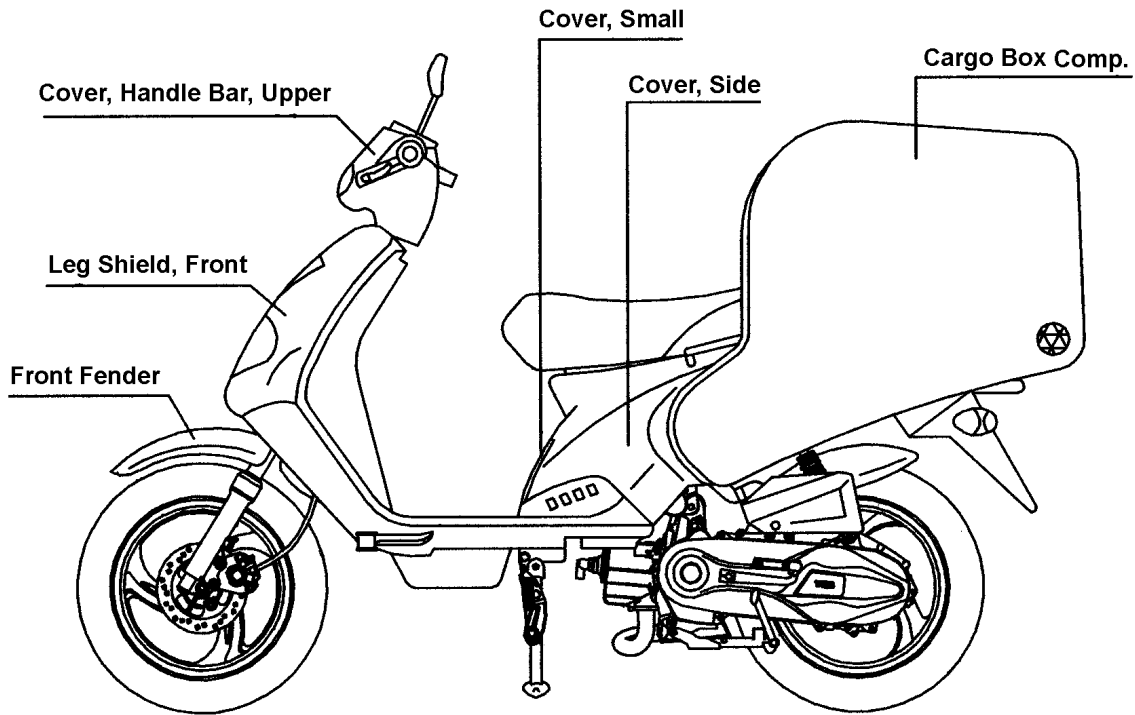

# BK1-C TABLE OF COLORED PART FOR U.S.A (Cobra)

**TABLE OF COLORED PART**

ITEM NO.	CODE	A	B	C
	Basic Color	Electroplate Blue	Ferrari's Red	Yellow
	Description	EU Blu 702	FR Red 701	YE Yel 601
24	Cover, Side	BH124PL01BEU	BH124PL01BFR	BH124PL01BYE
	Cover, Small	BH124PL04EU	BH124PL04FR	BH124PL04YE
	Cargo Box Comp., With Emblem	453026C1	453026C2	453026C3
	Emblem	459226EU	459226FR	459226YE
	Emblem	459227EU	459227FR	459227YE
	Emblem	459228EU	459228FR	459228YE
25	Leg Shield, Front With Emblem	454022AEUF2	454022AFRF2	454022AYEF2
	Leg Shield, Front	454022AEU	454022AFR	454022AYE
	"TGB" Emblem	459102	459102	459102
28	Front Fender	401688EU	401688FR	401688YE
31	Cover, Handle Bar, Upper	401610EU	401610FR	401610YE