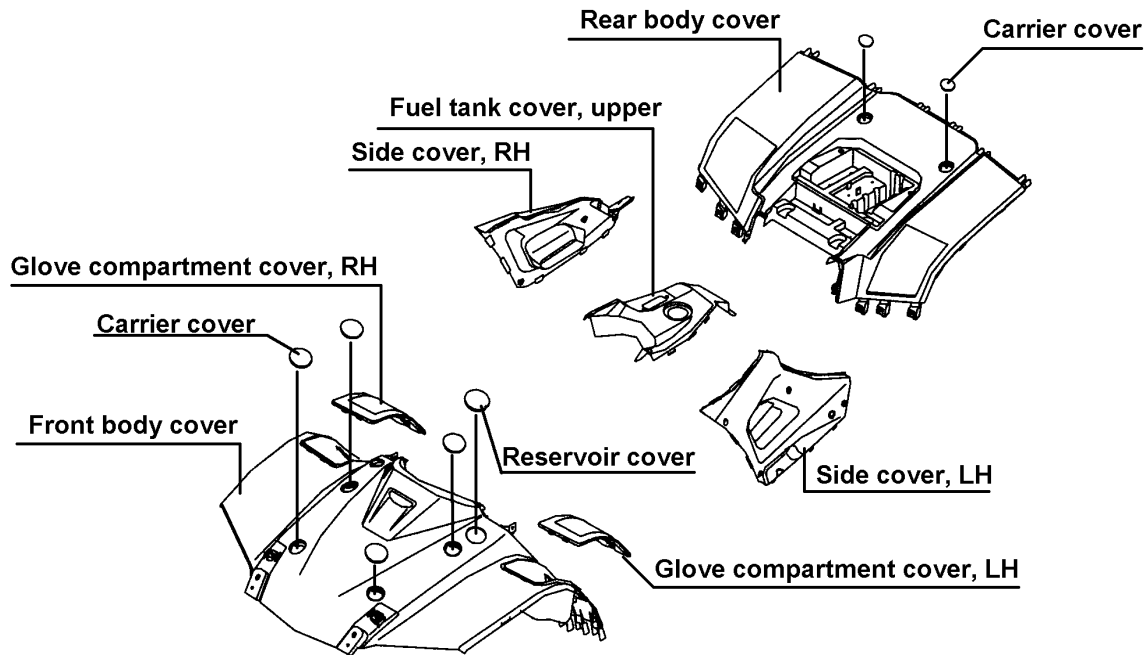

FBE-U TABLE OF COLORED PART FOR U.S.A. (COBRA)

TABLE OF COLORED PART (Outback 425)

ITEM NO.	CODE		A	B		
	Basic	Color	Red	Army Green		
	Description		RD	AG		
B21	Front body cover		512415RD	512415AG		
	Glove compartment cover, LH		512421RD	512421AG		
	Glove compartment cover, RH		512422RD	512422AG		
	Carrier cover		512425RD	512425AG		
	Reservoir cover		512424RD	512424AG		
B22	Side cover, LH, With emblem		512522ARDL5	512522AAGL5		
	Side cover, LH		512522ARD	512522AAG		
	Emblem		513669BL	513669BL		
	Emblem		513670BL	513670BL		
	Emblem		514651BL	514651BL		
	Emblem		514632BL	514632BL		
	Emblem		514631BL	514631BL		
	Side cover, RH, With emblem		512523ARDR5	512523AAGR5		
	Side cover, RH		512523ARD	512523AAG		
	Emblem		513672BL	513672BL		
	Emblem		513673BL	513673BL		
	Emblem		514652BL	514652BL		
	Emblem		514632BL	514632BL		
Emblem		514631BL	514631BL			
Fuel tank cover, upper		512505RD	512505AG			
B23	Rear body cover		514400RD	514400AG		
	Carrier cover		512425RD	512425AG		

FBE-U TABLE OF COLORED PART FOR U.S.A. (COBRA)

TABLE OF COLORED PART (Outback 425SE)						
ITEM NO.	CODE		A			
	Basic	Color	Black			
	Description		BL			
B21	Front body cover		512415BL			
	Glove compartment cover, LH		512421BL			
	Glove compartment cover, RH		512422BL			
	Carrier cover		512425BL			
	Reservoir cover		512424BL			
B22	Side cover, LH, With emblem		512522ABLL6			
	Side cover, LH		512522ABL			
	Emblem		513669BL			
	Emblem		513670BL			
	Emblem		514651BL			
	Emblem		514632BL			
	Emblem		514631BL			
	Emblem		514674BL			
	Side cover, RH, With emblem		512523ABLR6			
	Side cover, RH		512523ABL			
	Emblem		513672BL			
	Emblem		513673BL			
	Emblem		514652BL			
	Emblem		514632BL			
Emblem		514631BL				
Emblem		514674BL				
Fuel tank cover, upper		512505BL				
B23	Rear body cover		514400BL			
	Carrier cover		512425BL			