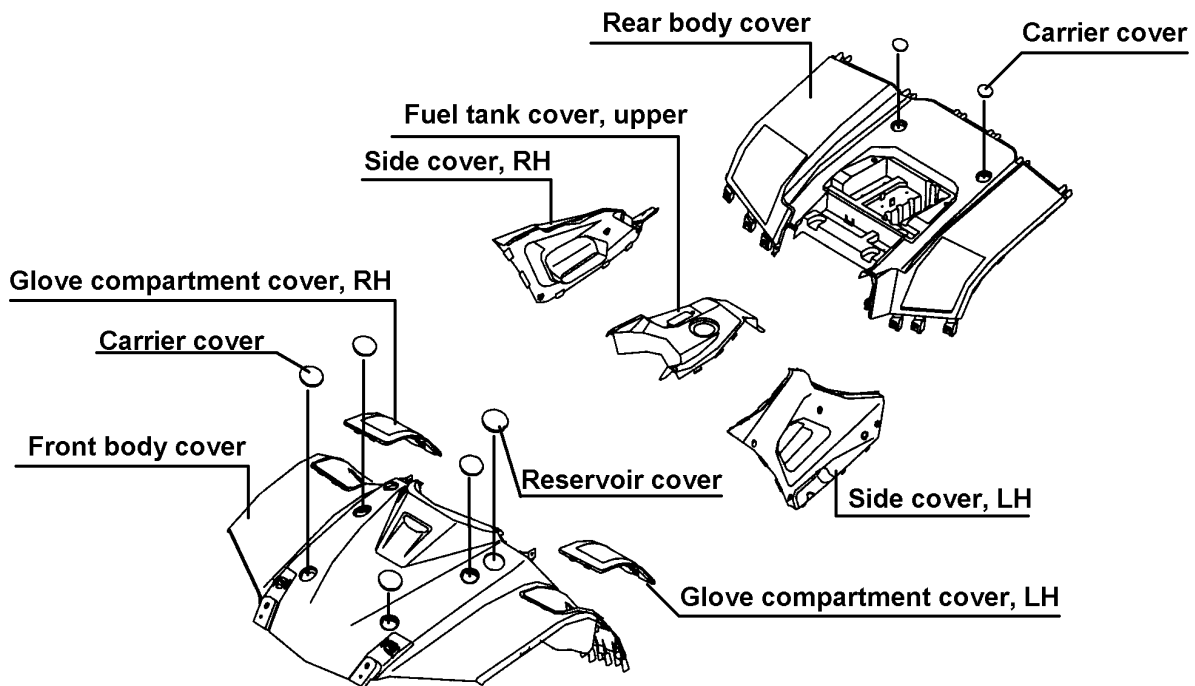

FBE-U TABLE OF COLORED PART FOR U.S.A. (COBRA)

TABLE OF COLORED PART (Outback 425)

ITEM NO.	CODE		A	B		
	Basic	Color	Red	Army Green		
	Description		RD	AG		
B21	Front body cover		512415RD	512415AG		
	Glove compartment cover, LH		512421RD	512421AG		
	Glove compartment cover, RH		512422RD	512422AG		
	Carrier cover		512425RD	512425AG		
	Reservoir cover		512424RD	512424AG		
B22	Side cover, LH, With emblem		512522ARDL5	512522AAGL5		
	Side cover, LH		512522ARD	512522AAG		
	Emblem		513669BL	513669BL		
	Emblem		513670BL	513670BL		
	Emblem		514651BL	514651BL		
	Emblem		514632BL	514632BL		
	Emblem		514631BL	514631BL		
	Side cover, RH, With emblem		512523ARDR5	512523AAGR5		
	Side cover, RH		512523ARD	512523AAG		
	Emblem		513672BL	513672BL		
	Emblem		513673BL	513673BL		
	Emblem		514652BL	514652BL		
	Emblem		514632BL	514632BL		
Emblem		514631BL	514631BL			
Fuel tank cover, upper		512505RD	512505AG			
B23	Rear body cover		514400RD	514400AG		
	Carrier cover		512425RD	512425AG		

FBE-U TABLE OF COLORED PART FOR U.S.A. (COBRA)

TABLE OF COLORED PART (Outback 425SE)						
ITEM NO.	CODE		A			
	Basic	Color	Black			
	Description		BL			
B21	Front body cover		512415BL			
	Glove compartment cover, LH		512421BL			
	Glove compartment cover, RH		512422BL			
	Carrier cover		512425BL			
	Reservoir cover		512424BL			
B22	Side cover, LH, With emblem		512522ABLL6			
	Side cover, LH		512522ABL			
	Emblem		513669BL			
	Emblem		513670BL			
	Emblem		514651BL			
	Emblem		514632BL			
	Emblem		514631BL			
	Emblem		514674BL			
	Side cover, RH, With emblem		512523ABLR6			
	Side cover, RH		512523ABL			
	Emblem		513672BL			
	Emblem		513673BL			
	Emblem		514652BL			
	Emblem		514632BL			
Emblem		514631BL				
Emblem		514674BL				
Fuel tank cover, upper		512505BL				
B23	Rear body cover		514400BL			
	Carrier cover		512425BL			