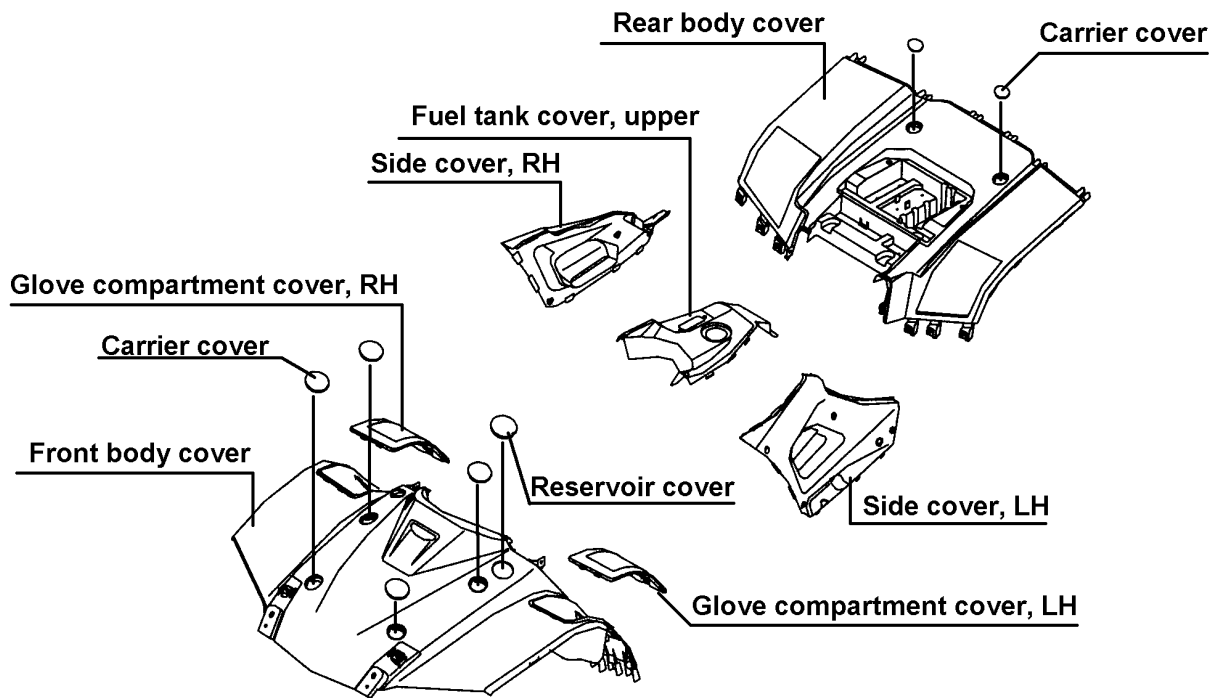

FBE-U TABLE OF COLORED PART FOR U.S.A. (COBRA)

TABLE OF COLORED PART (Outback 425SE)						
ITEM NO.	CODE		A			
	Basic	Color	Black			
	Description		BL			
B21	Front body cover		512415BL			
	Glove compartment cover, LH		512421BL			
	Glove compartment cover, RH		512422BL			
	Carrier cover		512425BL			
	Reservoir cover		512424BL			
B22	Side cover, LH, With emblem		512522ABLL6			
	Side cover, LH		512522ABL			
	Emblem		513669BL			
	Emblem		513670BL			
	Emblem		514651BL			
	Emblem		514632BL			
	Emblem		514631BL			
	Emblem		514674BL			
	Side cover, RH, With emblem		512523ABLR6			
	Side cover, RH		512523ABL			
	Emblem		513672BL			
	Emblem		513673BL			
	Emblem		514652BL			
	Emblem		514632BL			
Emblem		514631BL				
Emblem		514674BL				
Fuel tank cover, upper		512505BL				
B23	Rear body cover		514400BL			
	Carrier cover		512425BL			

FBE-U TABLE OF COLORED PART FOR U.S.A. (COBRA)

TABLE OF COLORED PART (Outback 425Camo)				
ITEM NO.	CODE	A		
	Basic Color			
	Description			
B21	Front body cover	512415W		
	Glove compartment cover, LH	512421W		
	Glove compartment cover, RH	512422W		
	Carrier cover	512425W		
	Reservoir cover	512424W		
B22	Side cover, LH, With emblem	512522WAL1		
	Side cover, LH	512522WA		
	Emblem	514632BL		
	Emblem	514631BL		
	Emblem	514676BL		
	Side cover, RH, With emblem	512523WAR1		
	Side cover, RH	512523W		
	Emblem	514632BL		
	Emblem	514631BL		
	Emblem	514676BL		
	Fuel tank cover, upper	512505W		
B23	Rear body cover	514400W		
	Carrier cover	512425W		