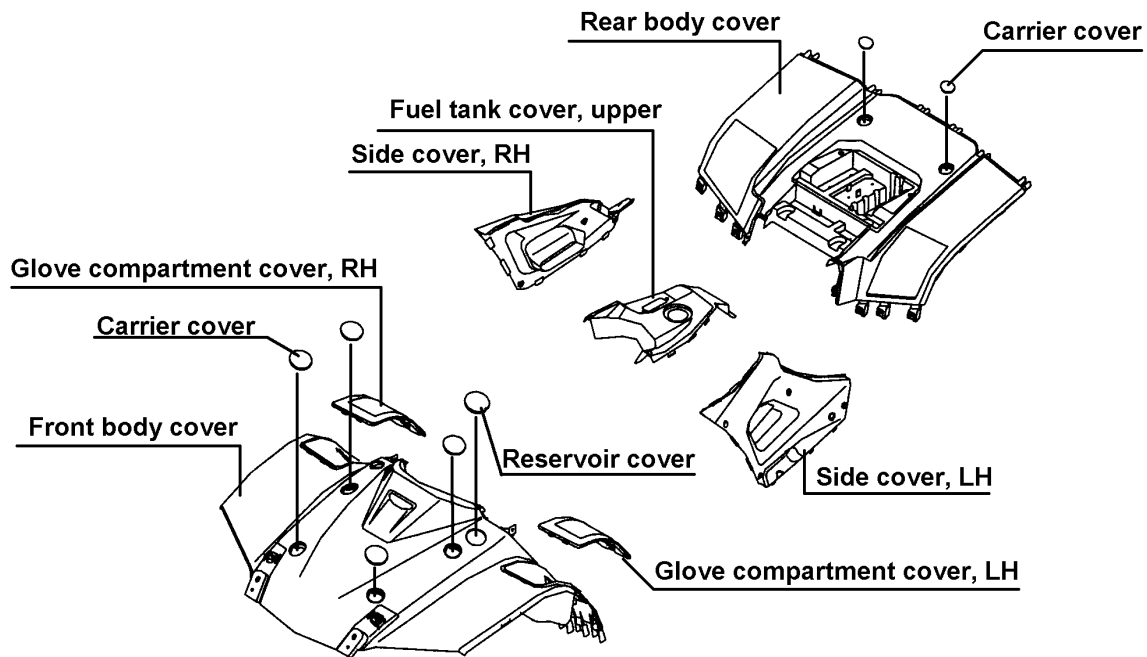

FBE-U TABLE OF COLORED PART FOR U.S.A. (COBRA)

TABLE OF COLORED PART (Outback 425)

ITEM NO.	CODE		A	B		
	Basic	Color	Red	Army Green		
	Description		RD	AG		
B21	Front body cover		512415RD	512415AG		
	Glove compartment cover, LH		512421RD	512421AG		
	Glove compartment cover, RH		512422RD	512422AG		
	Carrier cover		512425RD	512425AG		
	Reservoir cover		512424RD	512424AG		
B22	Side cover, LH, With emblem		512522ARDL5	512522AAGL5		
	Side cover, LH		512522ARD	512522AAG		
	Emblem		513669BL	513669BL		
	Emblem		513670BL	513670BL		
	Emblem		514651BL	514651BL		
	Emblem		514632BL	514632BL		
	Emblem		514631BL	514631BL		
	Side cover, RH, With emblem		512523ARDR5	512523AAGR5		
	Side cover, RH		512523ARD	512523AAG		
	Emblem		513672BL	513672BL		
	Emblem		513673BL	513673BL		
	Emblem		514652BL	514652BL		
	Emblem		514632BL	514632BL		
Emblem		514631BL	514631BL			
Fuel tank cover, upper		512505RD	512505AG			
B23	Rear body cover		514400RD	514400AG		
	Carrier cover		512425RD	512425AG		

FBE-U TABLE OF COLORED PART FOR U.S.A. (COBRA)

TABLE OF COLORED PART (Outback 425SE)						
ITEM NO.	CODE		A			
	Basic	Color	Black			
	Description		BL			
B21	Front body cover		512415BL			
	Glove compartment cover, LH		512421BL			
	Glove compartment cover, RH		512422BL			
	Carrier cover		512425BL			
	Reservoir cover		512424BL			
B22	Side cover, LH, With emblem		512522ABLL6			
	Side cover, LH		512522ABL			
	Emblem		513669BL			
	Emblem		513670BL			
	Emblem		514651BL			
	Emblem		514632BL			
	Emblem		514631BL			
	Emblem		514674BL			
	Side cover, RH, With emblem		512523ABLR6			
	Side cover, RH		512523ABL			
	Emblem		513672BL			
	Emblem		513673BL			
	Emblem		514652BL			
	Emblem		514632BL			
Emblem		514631BL				
Emblem		514674BL				
Fuel tank cover, upper		512505BL				
B23	Rear body cover		514400BL			
	Carrier cover		512425BL			