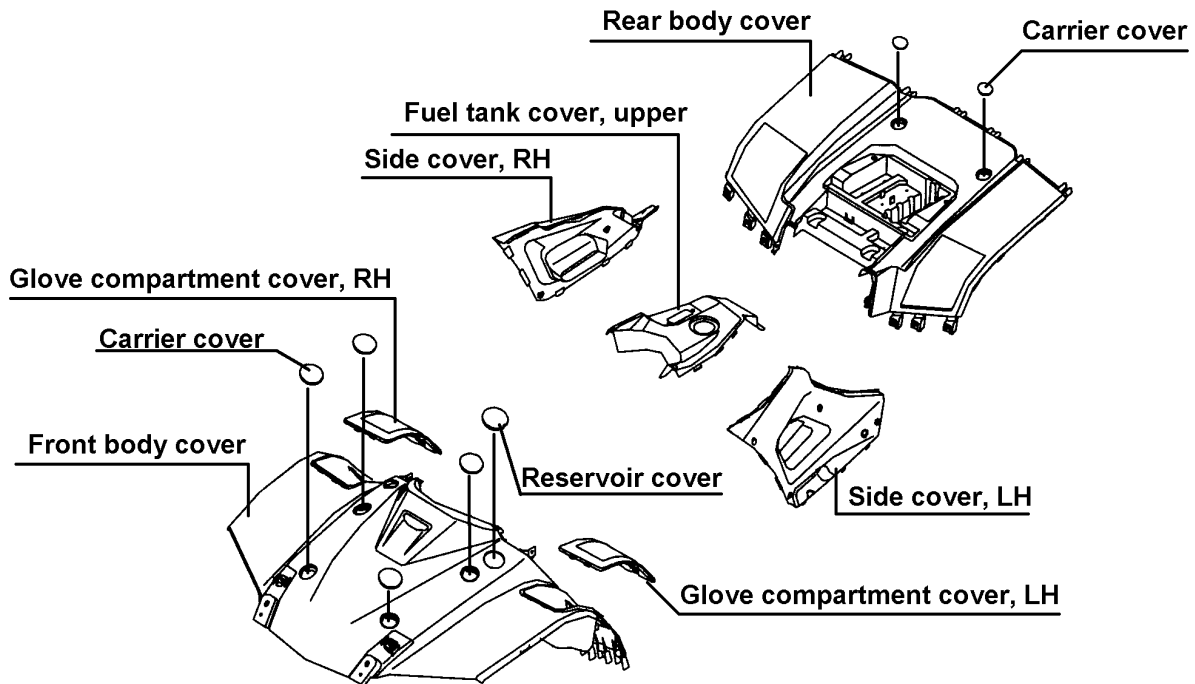

FBE-U TABLE OF COLORED PART FOR U.S.A. (COBRA)

TABLE OF COLORED PART (Outback 425)

ITEM NO.	CODE		A	B		
	Basic	Color	Red	Army Green		
	Description		RD	AG		
B21	Front body cover		512415RD	512415AG		
	Glove compartment cover, LH		512421RD	512421AG		
	Glove compartment cover, RH		512422RD	512422AG		
	Carrier cover		512425RD	512425AG		
	Reservoir cover		512424RD	512424AG		
B22	Side cover, LH, With emblem		512522ARDL5	512522AAGL5		
	Side cover, LH		512522ARD	512522AAG		
	Emblem		513669BL	513669BL		
	Emblem		513670BL	513670BL		
	Emblem		514651BL	514651BL		
	Emblem		514632BL	514632BL		
	Emblem		514631BL	514631BL		
	Side cover, RH, With emblem		512523ARDR5	512523AAGR5		
	Side cover, RH		512523ARD	512523AAG		
	Emblem		513672BL	513672BL		
	Emblem		513673BL	513673BL		
	Emblem		514652BL	514652BL		
	Emblem		514632BL	514632BL		
Emblem		514631BL	514631BL			
Fuel tank cover, upper		512505RD	512505AG			
B23	Rear body cover		514400RD	514400AG		
	Carrier cover		512425RD	512425AG		

FBE-U TABLE OF COLORED PART FOR U.S.A. (COBRA)

TABLE OF COLORED PART (Outback 425SE)						
ITEM NO.	CODE		A			
	Basic	Color	Black			
	Description		BL			
B21	Front body cover		512415BL			
	Glove compartment cover, LH		512421BL			
	Glove compartment cover, RH		512422BL			
	Carrier cover		512425BL			
	Reservoir cover		512424BL			
B22	Side cover, LH, With emblem		512522ABLL6			
	Side cover, LH		512522ABL			
	Emblem		513669BL			
	Emblem		513670BL			
	Emblem		514651BL			
	Emblem		514632BL			
	Emblem		514631BL			
	Emblem		514674BL			
	Side cover, RH, With emblem		512523ABLR6			
	Side cover, RH		512523ABL			
	Emblem		513672BL			
	Emblem		513673BL			
	Emblem		514652BL			
	Emblem		514632BL			
Emblem		514631BL				
Emblem		514674BL				
Fuel tank cover, upper		512505BL				
B23	Rear body cover		514400BL			
	Carrier cover		512425BL			